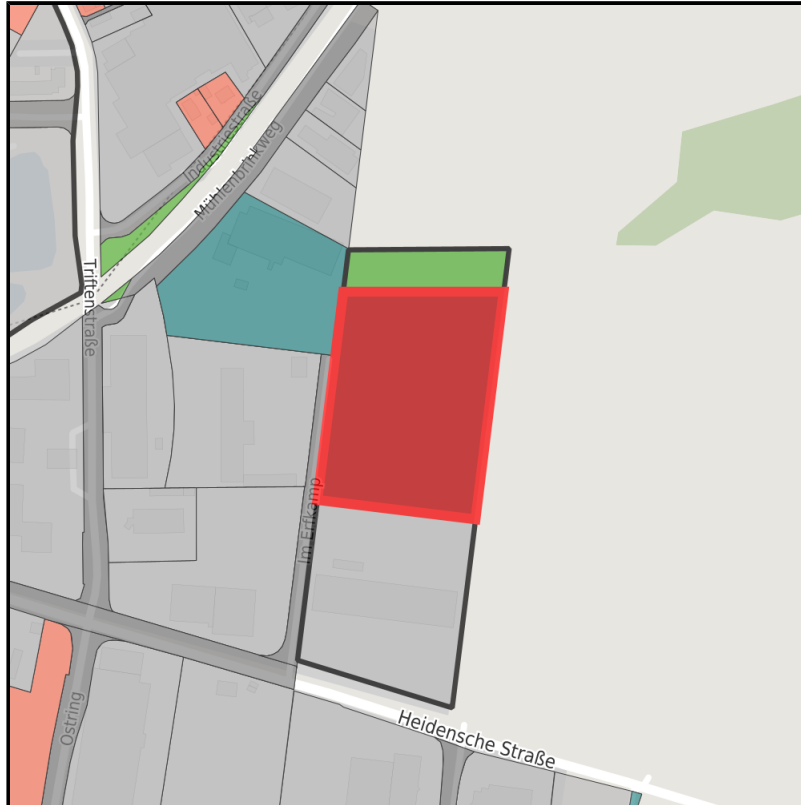

EXPOSÉ

Erfkamp

Ort: Lage

Regional overview

Municipal overview

Detail view

Parcel

Area size	17,175 m ²
Availability	Immediately available area
Divisible	No
24h operation	No

Details on commercial zone

Price	60.00 - 67.00 € / m ²
Area type	GE

Transport infrastructure

Freeway	A33	15 km
Airport	Paderborn-Lippstadt	54 km
Port	Industriehafen Minden	48 km

EXPOSÉ

Erfkamp

Ort: Lage

Information about Lage