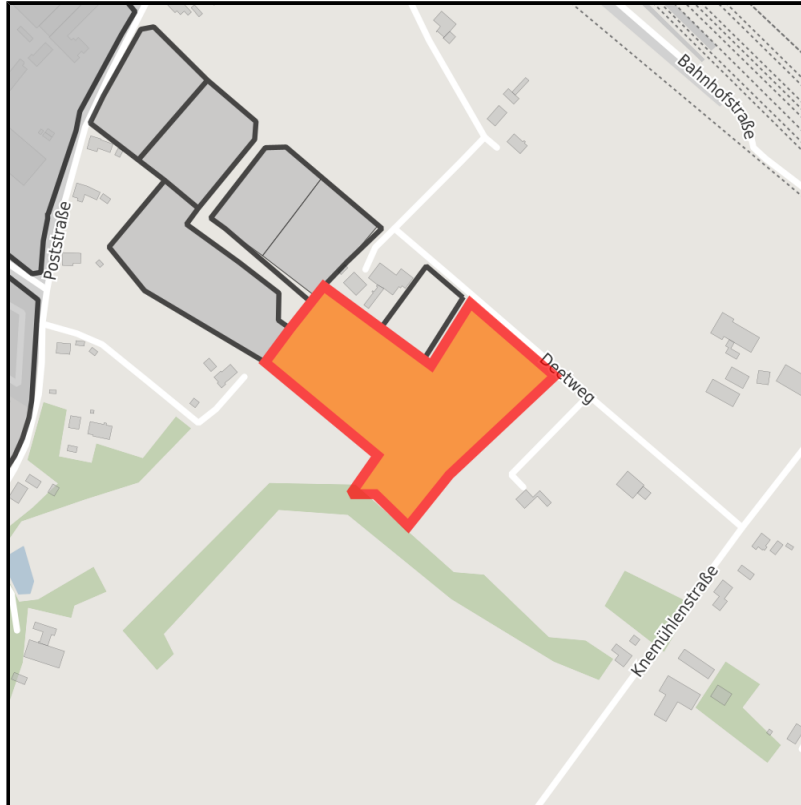

## Gewerbegebiet Lohesch

Ort: Lengerich

Regional overview

Municipal overview

Detail view

### Parcel

Area size	20,000 m <sup>2</sup>
Price	55.00 €/m <sup>2</sup>
Availability	Available area within short term (< 2 years)
Area designation	Commercial zone
Divisible	Yes
24h operation	No