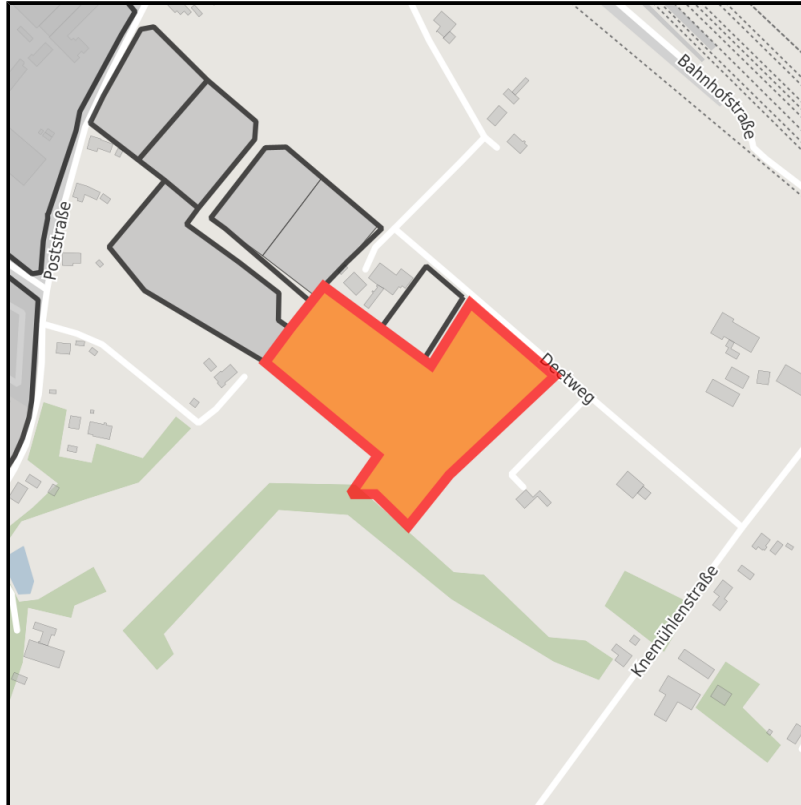

### Gewerbegebiet Lohesch

Ort: Lengerich

Regional overview

Municipal overview

Detail view

### Parcel

Area size	20,000 m <sup>2</sup>
Price	55.00 €/m <sup>2</sup>
Availability	Available area within short term (< 2 years)
Area designation	Commercial zone
Divisible	Yes
24h operation	No