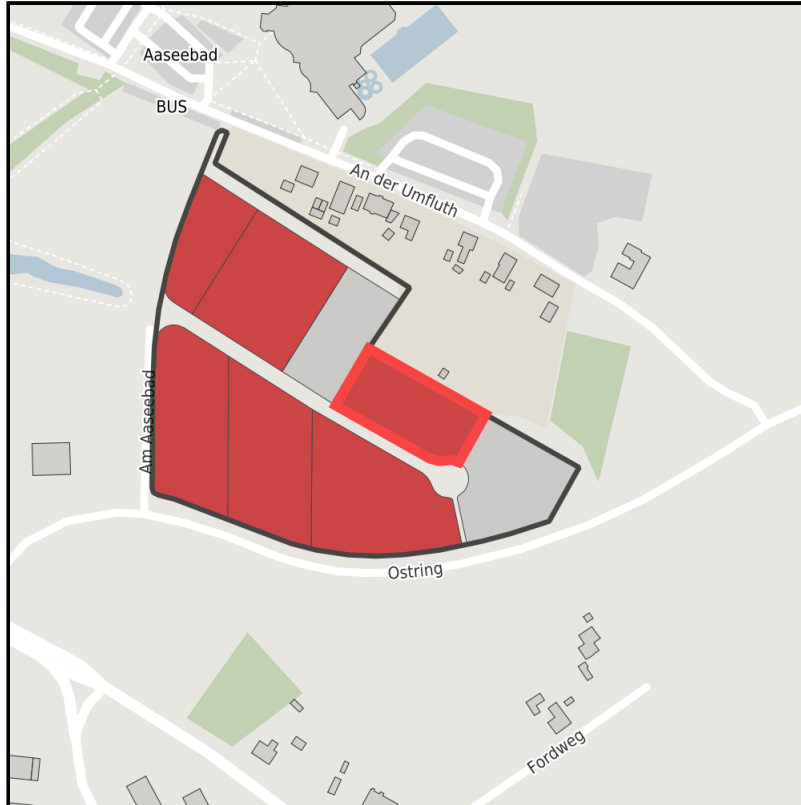

## Gewerbegebiet Tecklenburger Damm-Ost

Ort: Ibbenbüren

[www.germansite.de](http://www.germansite.de)

Regional overview

Municipal overview

Detail view

### Parcel

Area size	3,441 m <sup>2</sup>
Availability	Immediately available area
Area designation	Commercial zone
Divisible	Yes
24h operation	No

### Transport infrastructure

Freeway	BAB30	2 km
Airport	FMO	20 km
Port	Dortmund - Ems - Kanal	7 km
Rail freight	Osnabrück	22 km