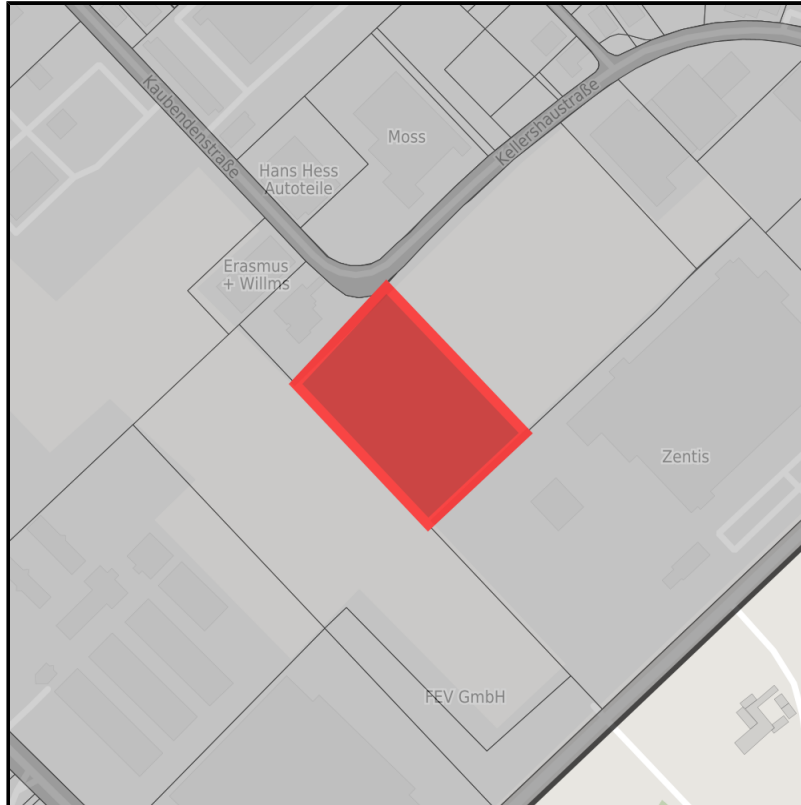

EXPOSÉ

Eilendorf Süd

Ort: Aachen

Regional overview

Municipal overview

Detail view

Parcel

Area size	15,366 m ²
Availability	Immediately available area
Area designation	Industrial area
Divisible	No
24h operation	Yes

EXPOSÉ

Eilendorf Süd

Ort: Aachen

Details on commercial zone

Commercial Site - Eilendorf Süd

As a regionally important business location, the Ellendorf commercial zone has its own connection to the A 44 freeway. In addition, the European traffic hub A 4/A 44 (Aachen interchange) is only 5 km away. In recent years a "car mile" has emerged in the lower part of Neuenhofstraße with numerous authorized dealers.