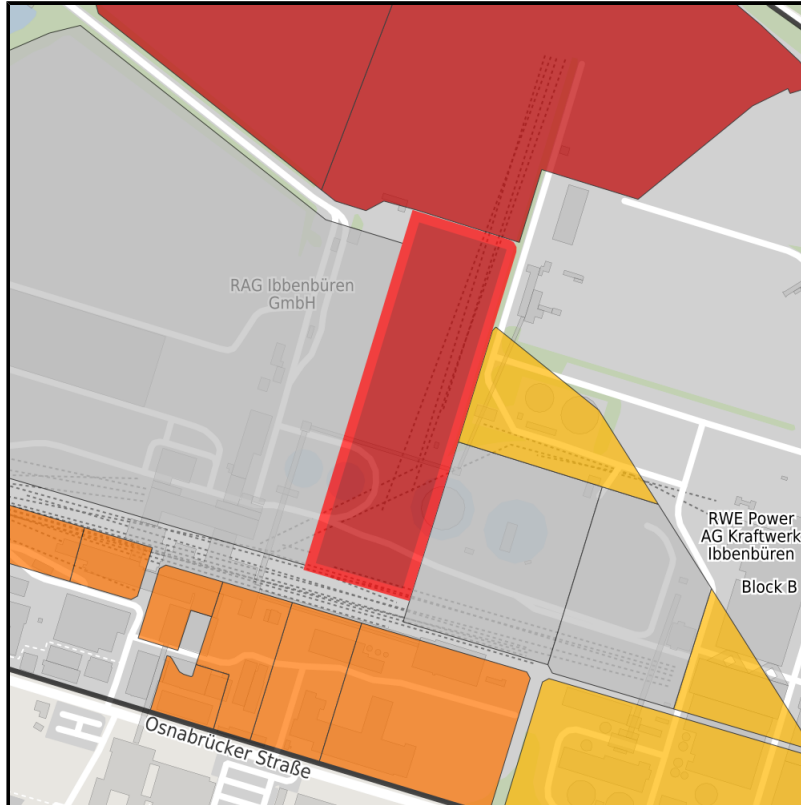

EXPOSÉ

I-NOVA Park

Ort: Ibbenbüren

Regional overview

Municipal overview

Detail view

Parcel

Area size	34,930 m ²
Availability	Immediately available area
Area designation	Industrial area
Divisible	Yes
24h operation	No

Details on commercial zone

Area type GI / GE

Links

<https://muensterland.blis-online.eu>

EXPOSÉ

I-NOVA Park

Ort: Ibbenbüren

Transport infrastructure