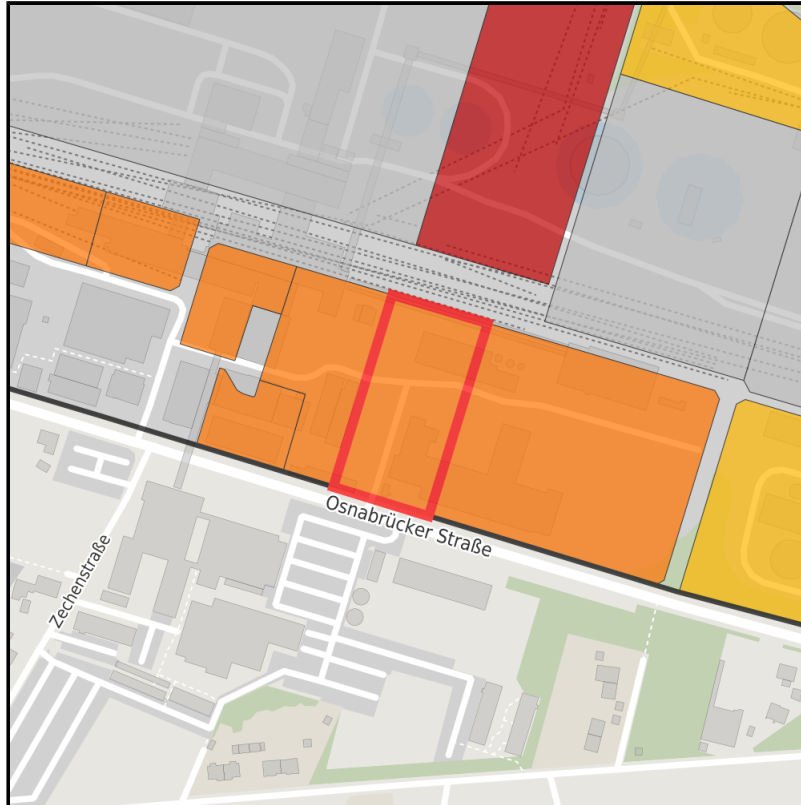

EXPOSÉ

I-NOVA Park

Ort: Ibbenbüren

Regional overview

Municipal overview

Detail view

Parcel

Area size	10,000 m ²
Availability	Available area within short term (< 2 years)
Area designation	Commercial zone
Divisible	Yes
24h operation	No

Details on commercial zone

Area type	GE / GI
-----------	---------

Links

<https://muensterland.blis-online.eu>

EXPOSÉ

I-NOVA Park

Ort: Ibbenbüren

Transport infrastructure