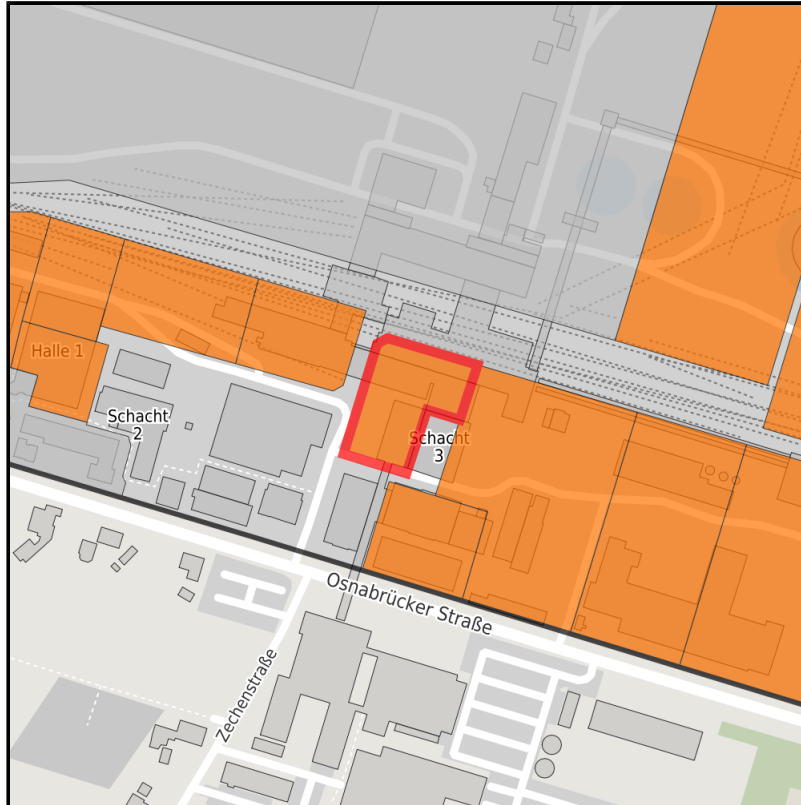

EXPOSÉ

I-NOVA Park

Ort: Ibbenbüren

Regional overview

Municipal overview

Detail view

Parcel

Area size	3,861 m ²
Availability	Available area within short term (< 2 years)
Area designation	Commercial zone
Divisible	Yes
24h operation	No

Details on commercial zone

Area type	GE / GI
-----------	---------

Links

<https://muensterland.blis-online.eu>

EXPOSÉ

I-NOVA Park

Ort: Ibbenbüren

Transport infrastructure