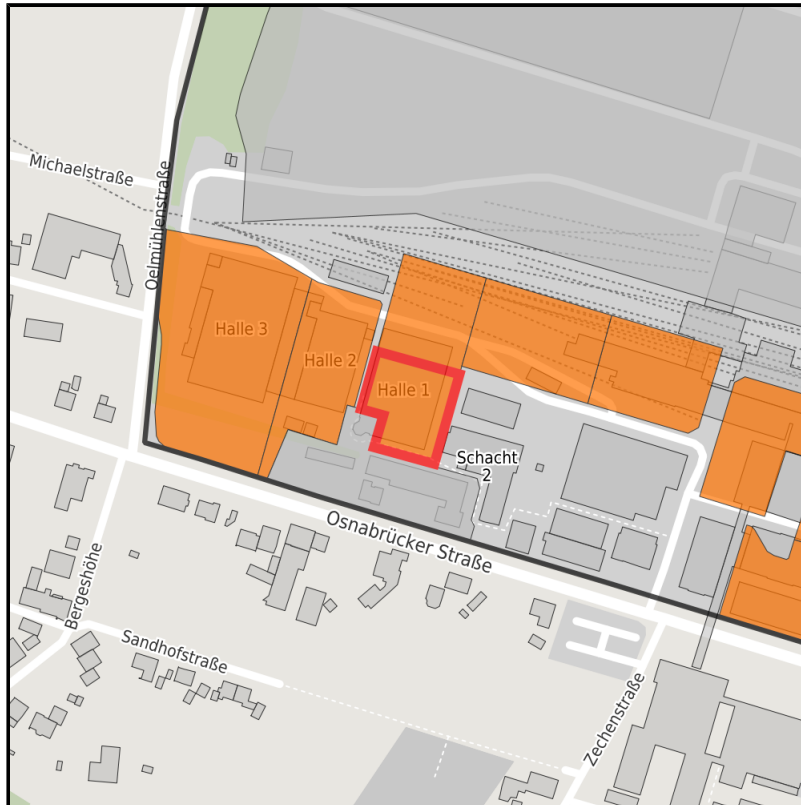

Regional overview

Municipal overview

Detail view

Parcel

Area size	2,545 m ²
Availability	Available area within short term (< 2 years)
Area designation	Commercial zone
Divisible	No
24h operation	No

Details on commercial zone

Area type	GI / GE
-----------	---------

Links

<https://muensterland.blis-online.eu>

EXPOSÉ

I-NOVA Park

Ort: Ibbenbüren

Transport infrastructure

Freeway	BAB 30 AS Ibbenbüren	4.5 km
Freeway	BAB 30 AS Laggenbeck	7.3 km
Airport	Münster/Osnabrück	23.7 km
Port	Mittellandkanal	9.1 km
Port	Dortmund-Ems-Kanal	9.5 km