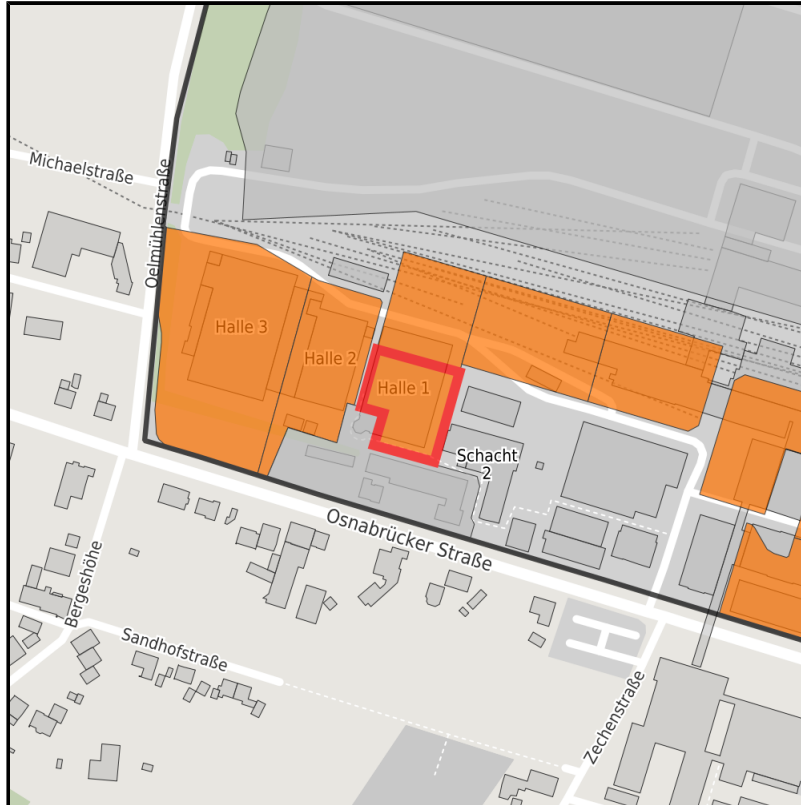

Regional overview

Municipal overview

Detail view

## Parcel

Area size	2,545 m <sup>2</sup>
Availability	Available area within short term (< 2 years)
Area designation	Commercial zone
Divisible	No
24h operation	No