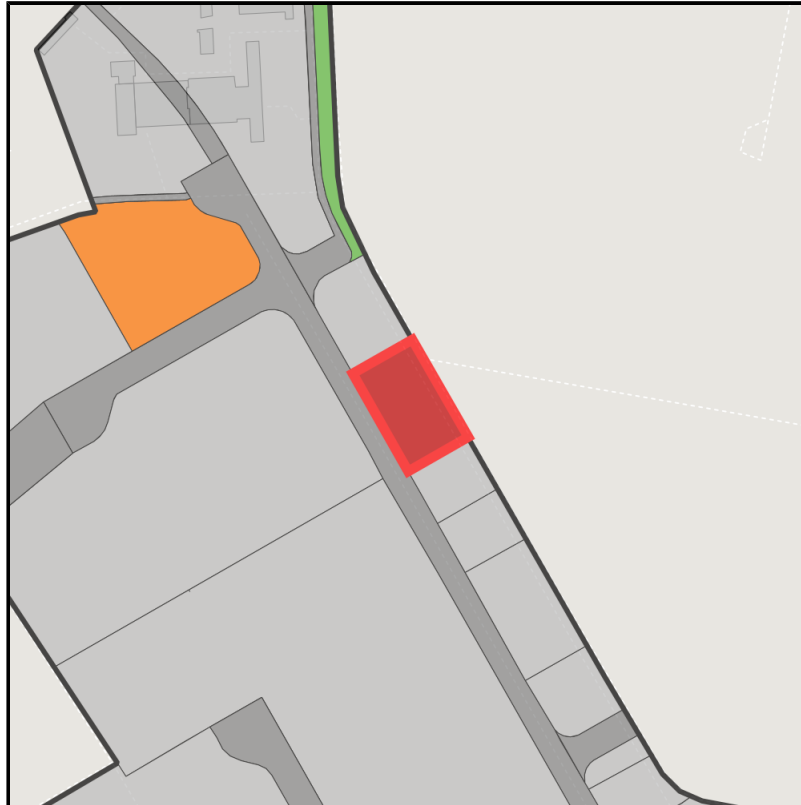

EXPOSÉ

Brainergy-Park

Ort: Jülich

Regional overview

Municipal overview

Detail view

Parcel

Area size	3,000 m ²
Availability	Immediately available area
Area designation	Commercial zone
Divisible	No
24h operation	No

EXPOSÉ

Brainergy-Park

Ort: Jülich

Details on commercial zone

Industrial tax multiplier

513.00 %

Area type

GE