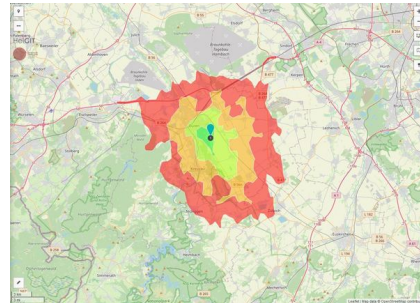

EXPOSÉ

Brainergy-Park

Ort: Jülich

Regional overview

Municipal overview

Detail view

Parcel

Area size	3,000 m ²
Availability	Immediately available area
Area designation	Commercial zone
Divisible	No
24h operation	No

EXPOSÉ

Brainergy-Park

Ort: Jülich

Details on commercial zone

Industrial tax multiplier

513.00 %

Area type

GE

Links

<https://www.gistra.de>

BPJ-Flug in die Zukunft

Erreichbarkeit in 20 Minuten: 176.000 Einwohner

Transport infrastructure

Freeway	A44	3.8 km
Freeway	A4	14.9 km
Airport	Flughafen Düsseldorf	64.6 km
Airport	Flughafen Aachen Maastricht	64.8 km