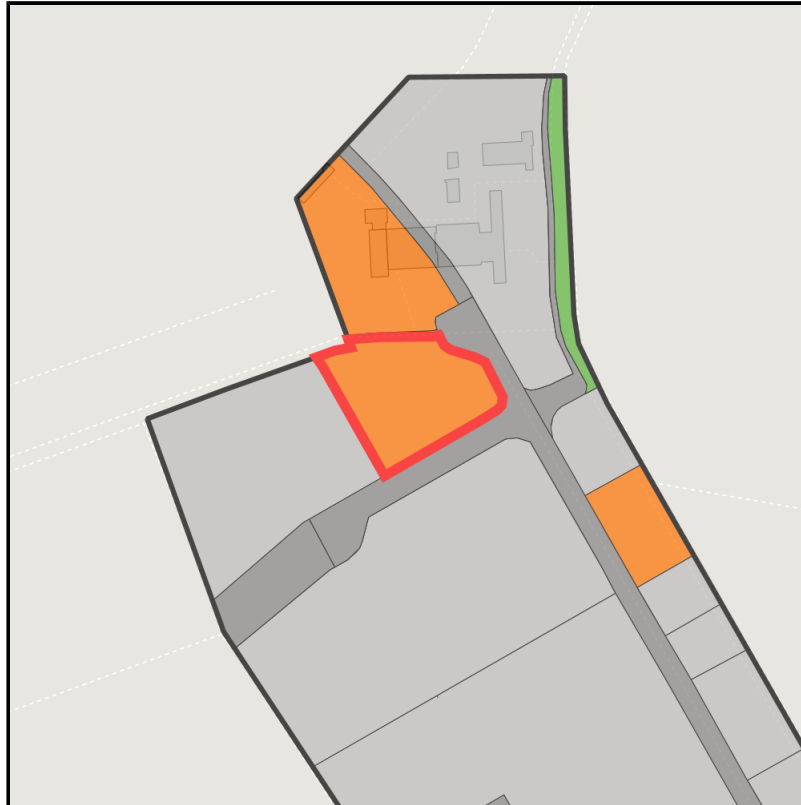

EXPOSÉ

Brainergy-Park

Ort: Jülich

Regional overview

Municipal overview

Detail view

Parcel

Area size	7,340 m ²
Availability	Available area within short term (< 2 years)
Divisible	No
24h operation	No

EXPOSÉ

Brainergy-Park

Ort: Jülich

Details on commercial zone

Industrial tax multiplier

513.00 %

Area type

GE