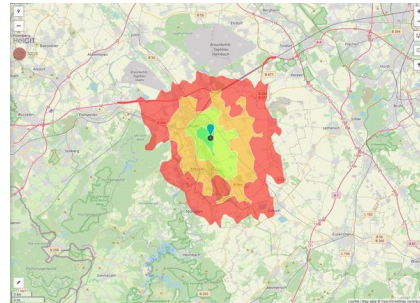

EXPOSÉ

Brainergy-Park

Ort: Jülich

Regional overview

Municipal overview

Detail view

Parcel

Area size	7,340 m ²
Availability	Available area within short term (< 2 years)
Divisible	No
24h operation	No

EXPOSÉ

Brainergy-Park

Ort: Jülich

Details on commercial zone

Industrial tax multiplier

513.00 %

Area type

GE

Links

<https://www.gistra.de>

BPJ-Flug in die Zukunft

Erreichbarkeit in 20 Minuten: 176.000 Einwohner

Transport infrastructure

Freeway	A44	3.8 km
Freeway	A4	14.9 km
Airport	Flughafen Düsseldorf	64.6 km
Airport	Flughafen Aachen Maastricht	64.8 km