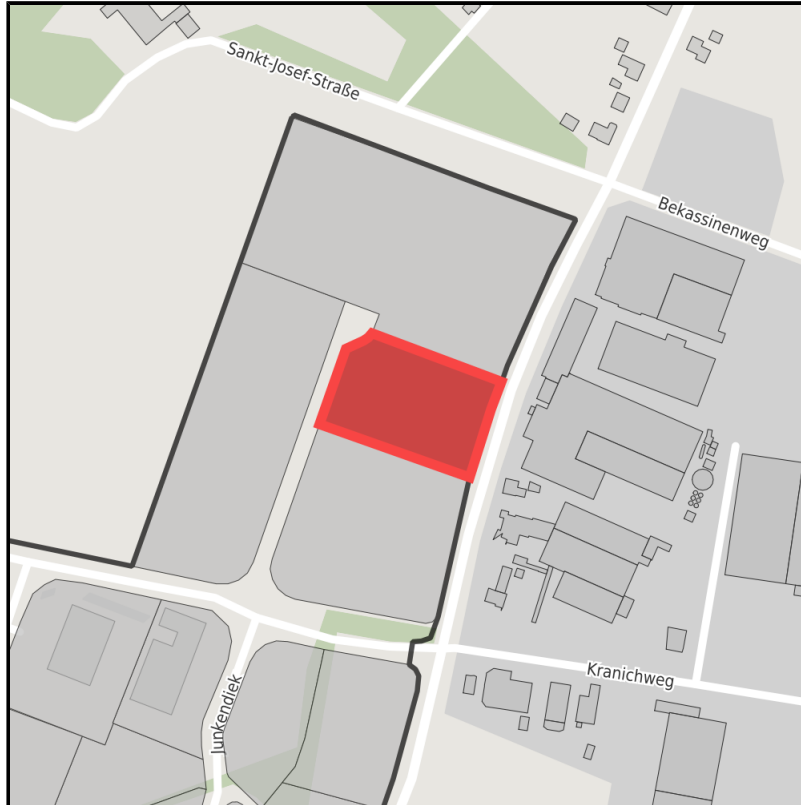

EXPOSÉ

Gewerbegebiet Schierloh

Ort: Ibbenbüren

Regional overview

Municipal overview

Detail view

Parcel

| | |
|------------------|----------------------------|
| Area size | 6,900 m ² |
| Availability | Immediately available area |
| Area designation | Commercial zone |
| Divisible | Yes |
| 24h operation | No |

Details on commercial zone

Area type GE / GI

Links

<https://muensterland.blis-online.eu>

EXPOSÉ

Gewerbegebiet Schierloh

Ort: Ibbenbüren

Transport infrastructure

| | | |
|--------------|--------------------|--------|
| Freeway | A 30 | 0.7 km |
| Airport | Münster/Osnabrück | 20 km |
| Port | Dortmund-Ems-Kanal | 8 km |
| Rail freight | Rheine | 25 km |

Contact person