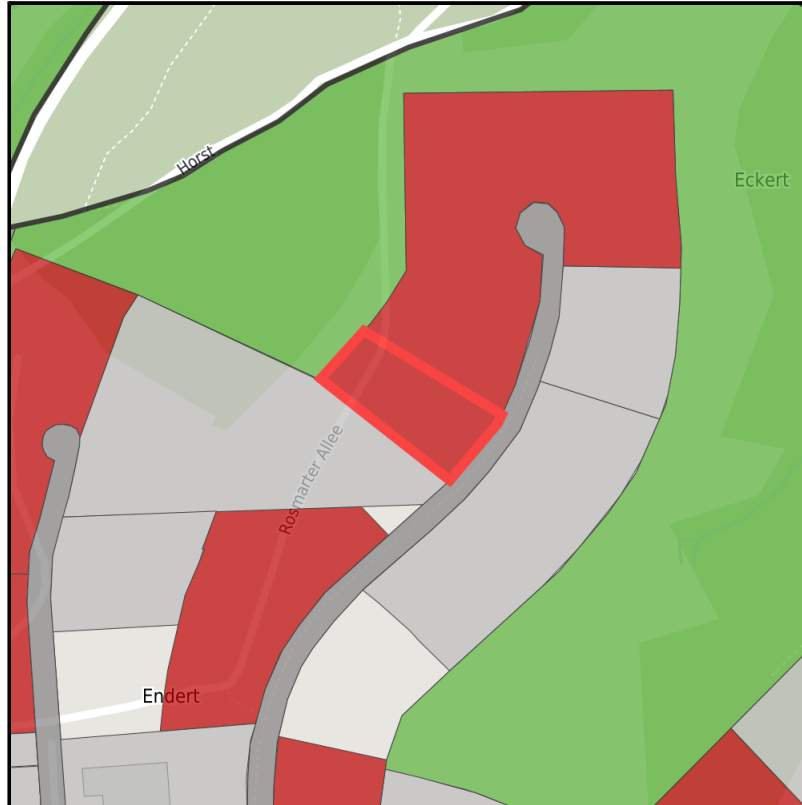

EXPOSÉ

Märkischer Gewerbepark Rosmart

Ort: Altena

www.germansite.de

Regional overview

Municipal overview

Detail view

Parcel

Area size	5,200 m ²
Availability	Immediately available area
Area designation	Commercial zone
Divisible	No
24h operation	No

EXPOSÉ

Märkischer Gewerbepark Rosmart

Ort: Altena

Details on commercial zone

Ideal location conditions for your company - Märkischer Gewerbepark Rosmart

The intermunicipal Märkische Gewerbepark Rosmart is located in the center of the Märkischer Kreis district in the city triangle of Altena, Lüdenscheid and Werdohl not far from the Lüdenscheid junction of the freeway A45. The business park offers space and potential for multi-layered settlement requirements in terms of property size and location quality. Current information on the availability of land is available at: www.gewerbepark-rosmart.de

Autobahn

2 km

Airport

Flughafen

40 km

Information about Altena

EXPOSÉ

Märkischer Gewerbepark Rosmart