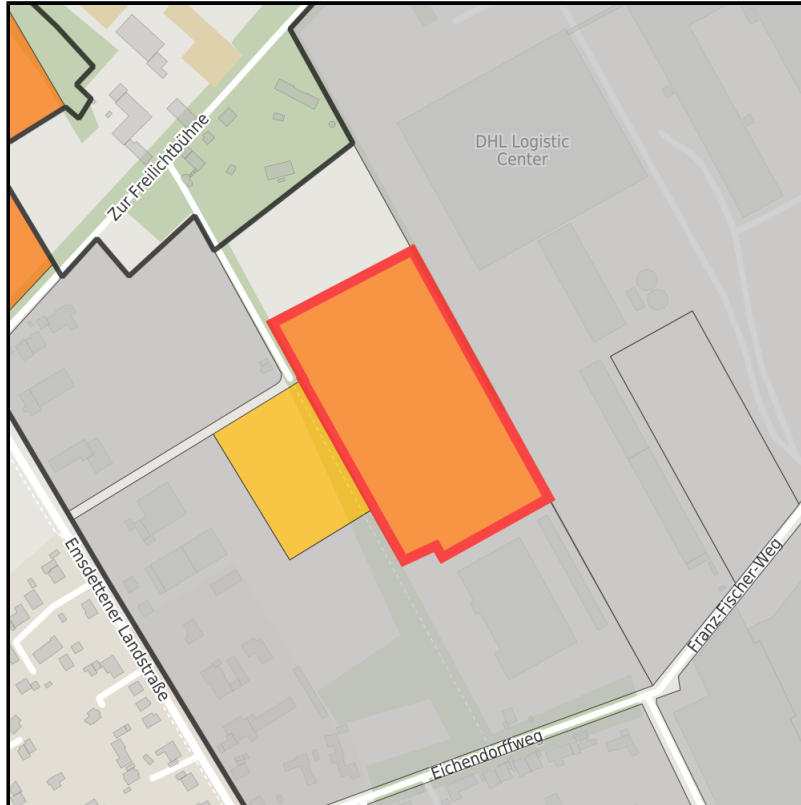

EXPOSÉ

Industriepark Greven - Reckenfeld

Ort: Greven

www.germansite.de

Regional overview

Municipal overview

Detail view

Parcel

Area size	31,180 m ²
Availability	Available area within short term (< 2 years)
Area designation	Commercial zone
Divisible	No
24h operation	No

EXPOSÉ

Industriepark Greven - Reckenfeld

Ort: Greven

Details on commercial zone

Industrial park Greven-Reckenfeld

For further information please visit the geoportal of GFW Greven mbH:

http://www.geonetz-greven.de/aimPort/Extern/2.6.4.4/Modul_Gis/main.aspx?OID=18&AID=GFV

Price 30.00 - 60.00 € / m²