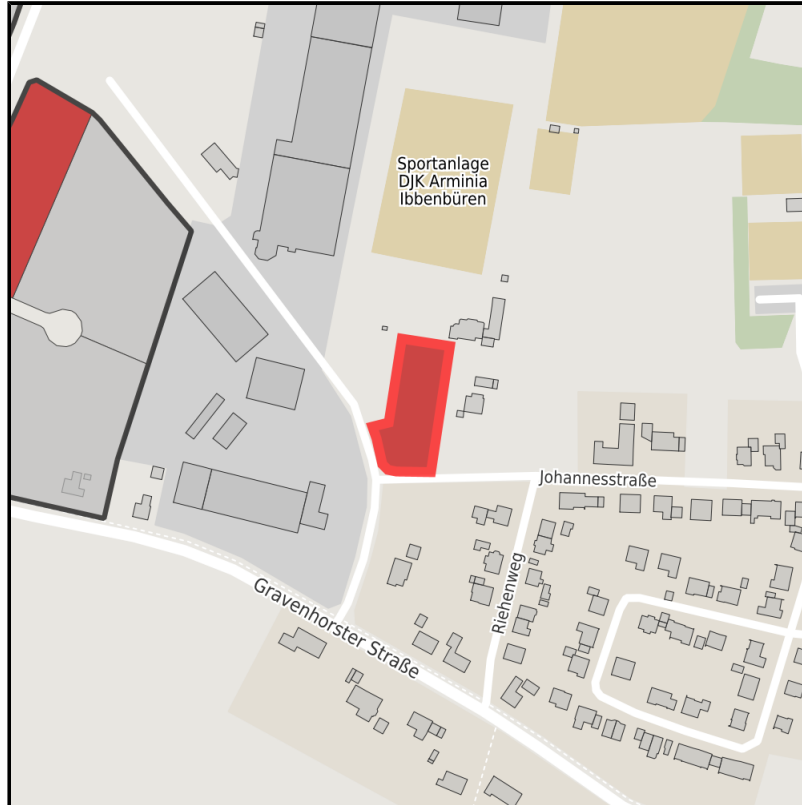

EXPOSÉ

Gewerbegebiet Schierloh

Ort: Ibbenbüren

Regional overview

Municipal overview

Detail view

Parcel

Area size	2,512 m ²
Availability	Immediately available area
Area designation	Commercial zone
Divisible	No
24h operation	No

Details on commercial zone

Area type GI / GE

Links

<https://muensterland.blis-online.eu>

EXPOSÉ

Gewerbegebiet Schierloh

Ort: Ibbenbüren

Transport infrastructure