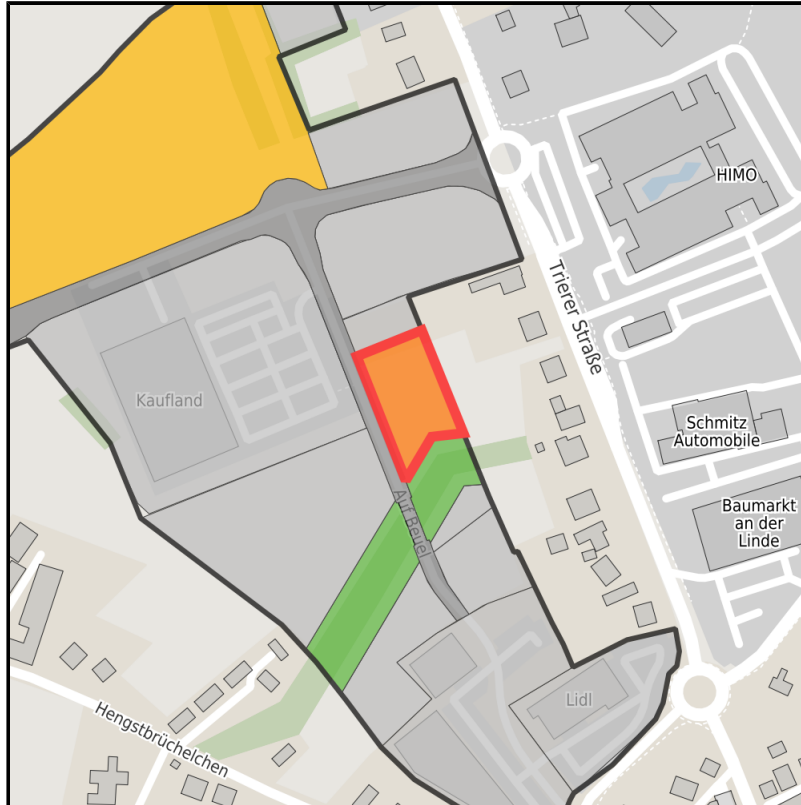

EXPOSÉ

Gewerbegebiet Imgenbroich - Erweiterung Nord-West

Ort: Monschau

www.germansite.de

Regional overview

Municipal overview

Detail view

Parcel

Area size	3,250 m ²
Availability	Available area within short term (< 2 years)
Area designation	Commercial zone
Divisible	Yes
24h operation	No

Gewerbegebiet Imgenbroich - Erweiterung Nord-West

Ort: Monschau

www.germansite.de

Details on commercial zone

The new 14-hectare industrial estate is located in the Monschau district of Imgenbroich, which is increasingly developing into a shopping address in the Eifel. This strong business location can be easily reached via the B258/B399, the A44 (exit: Aachen-Lichtenbusch), A1 (exit: Euskirchen-Wisskirchen) and the Eupen/Belgium freeway junction.

Industrial tax multiplier	407.00 %
Area type	GE

Links

<https://www.gistra.de>

Erreichbarkeit in 20 Minuten: 35.000 Einwohner

Transport infrastructure

Freeway	A3	23.8 km
Airport	Liege	67 km
Airport	Maastricht-Aachen	74.1 km
Port	Liège (B)	54.4 km
Port	Binnenhavenweg Stein (NL)	69.8 km