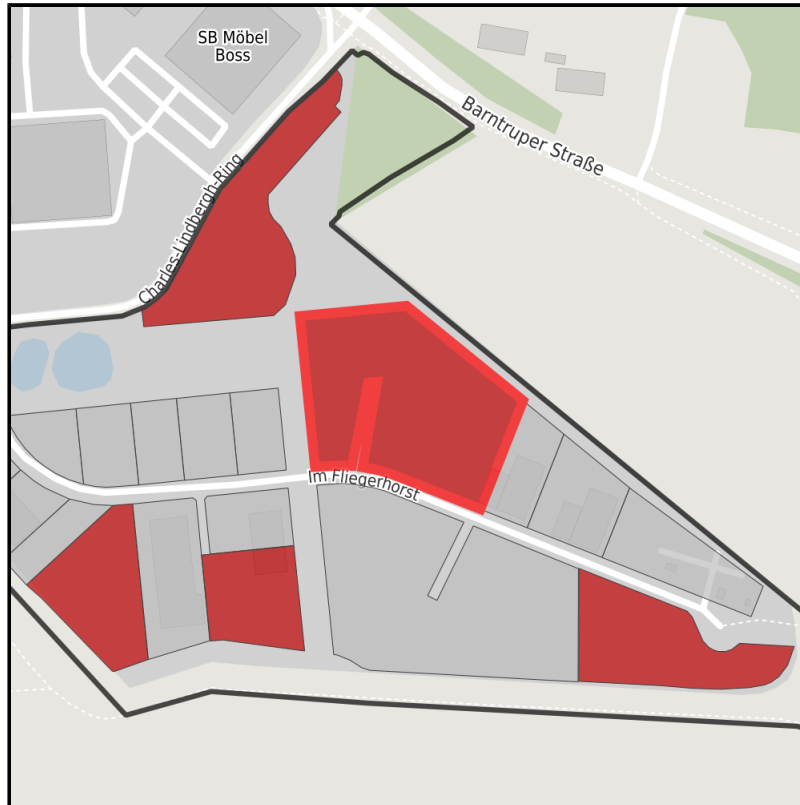

EXPOSÉ

Gewerbegebiet Sky Park Hohenloh

Ort: Detmold

www.germansite.de

Regional overview

Municipal overview

Detail view

Parcel

Area size	14,200 m ²
Price	60.00 €/m ²
Availability	Immediately available area
Divisible	No
24h operation	No

EXPOSÉ

Gewerbegebiet Sky Park Hohenloh

Ort: Detmold

Details on commercial zone

Industry mix, focus, resident businesses: Production companies, skilled trades, specialist markets, chemicals
Special features: The land is owned by the Federal Republic of Germany.

Area type

GE

Links

<http://www.geodok.de/gewerbeflaechenatlas-owl/param.jsp?x=3493339.795088229&y=575679>

Transport infrastructure

Freeway	A2	24 km
Freeway	A33	25 km
Airport	Paderborn	53 km
Port	Minden	60 km
Rail freight	Bielefeld	33 km
Rail freight	Gütersloh	45 km