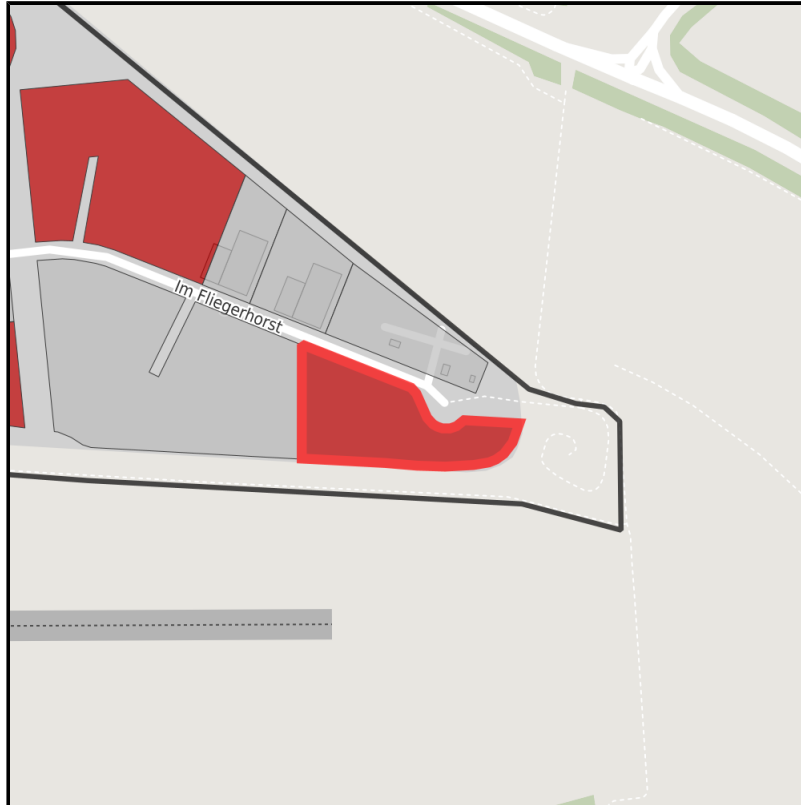

EXPOSÉ

Gewerbegebiet Sky Park Hohenloh

Ort: Detmold

www.germansite.de

Regional overview

Municipal overview

Detail view

Parcel

Area size	7,000 m ²
Price	60.00 €/m ²
Availability	Immediately available area
Divisible	No
24h operation	Yes

EXPOSÉ

Gewerbegebiet Sky Park Hohenloh

Ort: Detmold

Details on commercial zone

Industry mix, focus, resident businesses: Production companies, skilled trades, specialist markets, chemicals
Special features: The land is owned by the Federal Republic of Germany.

Area type

GE

Links

<http://www.geodok.de/gewerbeflaechenatlas-owl/param.jsp?x=3493339.795088229&y=575679>

Transport infrastructure

Freeway	A2	24 km
Freeway	A33	25 km
Airport	Paderborn	53 km
Port	Minden	60 km
Rail freight	Bielefeld	33 km
Rail freight	Gütersloh	45 km