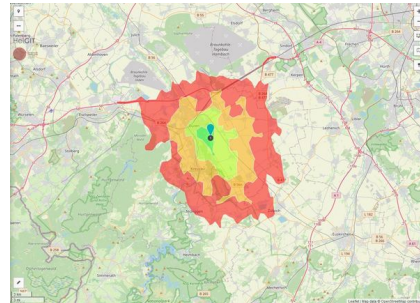

EXPOSÉ

Brainergy-Park

Ort: Jülich

Regional overview

Municipal overview

Detail view

Parcel

Area size	24,330 m ²
Availability	Immediately available area
Area designation	Commercial zone
Divisible	No
24h operation	No

EXPOSÉ

Brainergy-Park

Ort: Jülich

Details on commercial zone

Industrial tax multiplier

513.00 %

Area type

GE

Links

<https://www.gistra.de>

BPJ-Flug in die Zukunft

Erreichbarkeit in 20 Minuten: 176.000 Einwohner

Transport infrastructure

Freeway	A44	3.8 km
Freeway	A4	14.9 km
Airport	Flughafen Düsseldorf	64.6 km
Airport	Flughafen Aachen Maastricht	64.8 km