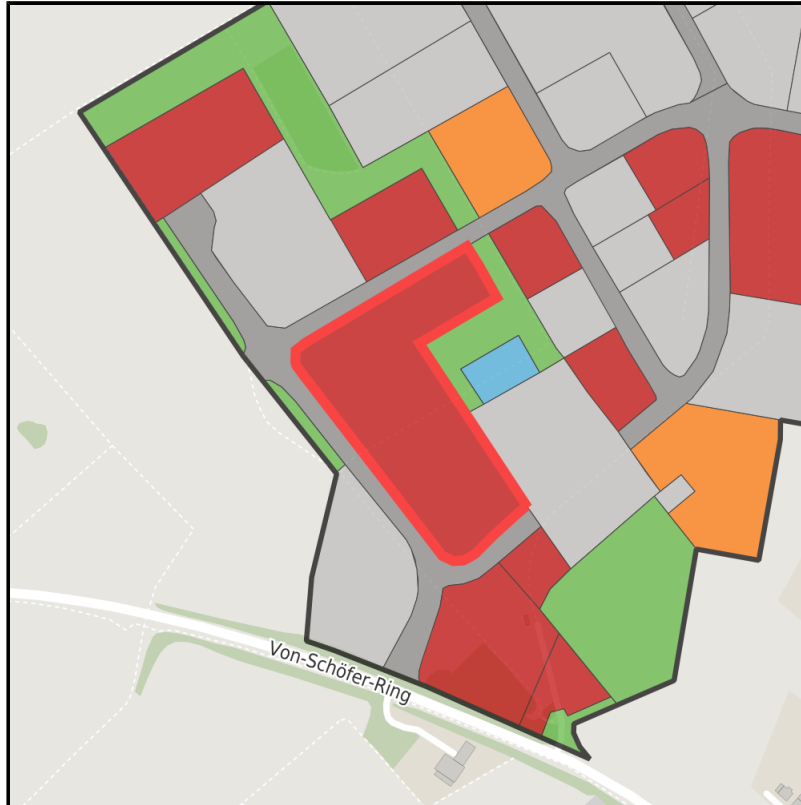

EXPOSÉ

Brainergy-Park

Ort: Jülich

Regional overview

Municipal overview

Detail view

Parcel

Area size	24,330 m ²
Availability	Immediately available area
Area designation	Commercial zone
Divisible	No
24h operation	No

EXPOSÉ

Brainergy-Park

Ort: Jülich

Details on commercial zone

Industrial tax multiplier

513.00 %

Area type

GE

Links

<https://www.gistra.de>

BPJ-Flug in die Zukunft

Erreichbarkeit in 20 Minuten: 176.000 Einwohner

Transport infrastructure

Freeway	A44	3.8 km
Freeway	A4	14.9 km
Airport	Flughafen Düsseldorf	64.6 km
Airport	Flughafen Aachen Maastricht	64.8 km

EXPOSÉ

Brainergy-Park

Ort: Jülich

Information about Jülich

Jülich is a town with a unique research and development potential that can be found at only a few locations around the world:

The Jülich Research Centre with 4,300 employees is the biggest German research institution .