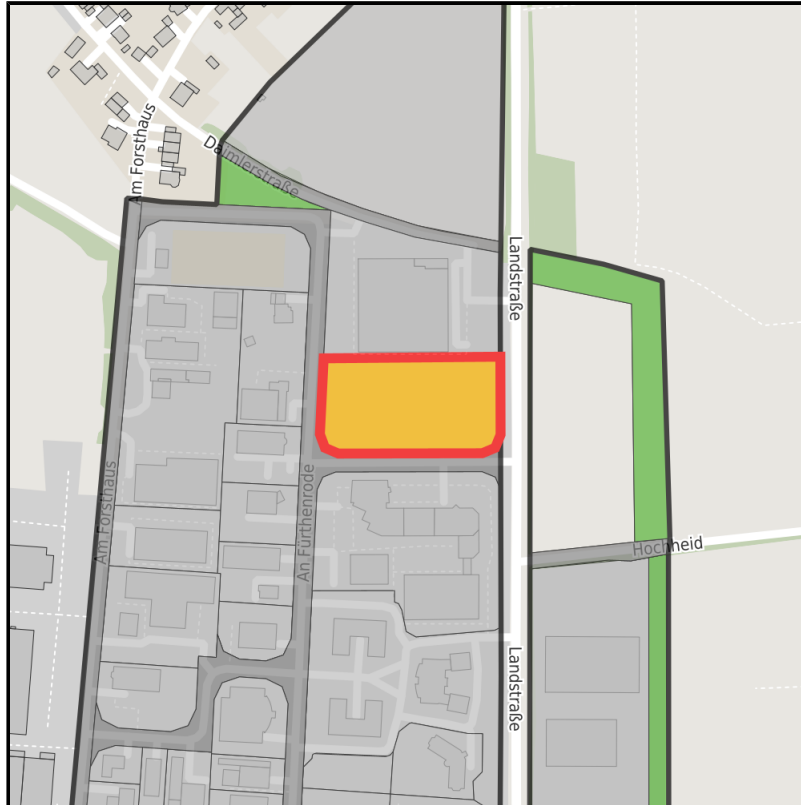

Gewerbegebiet Fürthenrode

Ort: Geilenkirchen

www.germansite.de

Regional overview

Municipal overview

Detail view

Parcel

Area size	7,750 m ²
Availability	Available area within medium term (2-5 years)
Area designation	Commercial zone
Divisible	No
24h operation	No

EXPOSÉ

Gewerbegebiet Fürthenrode

Ort: Geilenkirchen

Details on commercial zone

Fürthenrode commercial zone

The Fürthenrode commercial zone located 2.5 km to the north-east of the town center is fully developed. A few remaining spaces are still available. The commercial zone has a broad sector mix. The following sectors are to be found here: building installation, catering equipment, business concerns, software development and car dealership. The Fürthenrode commercial is the location of the Euro-Service-Center (ESC) for start-ups in Geilenkirchen which houses numerous innovative companies.