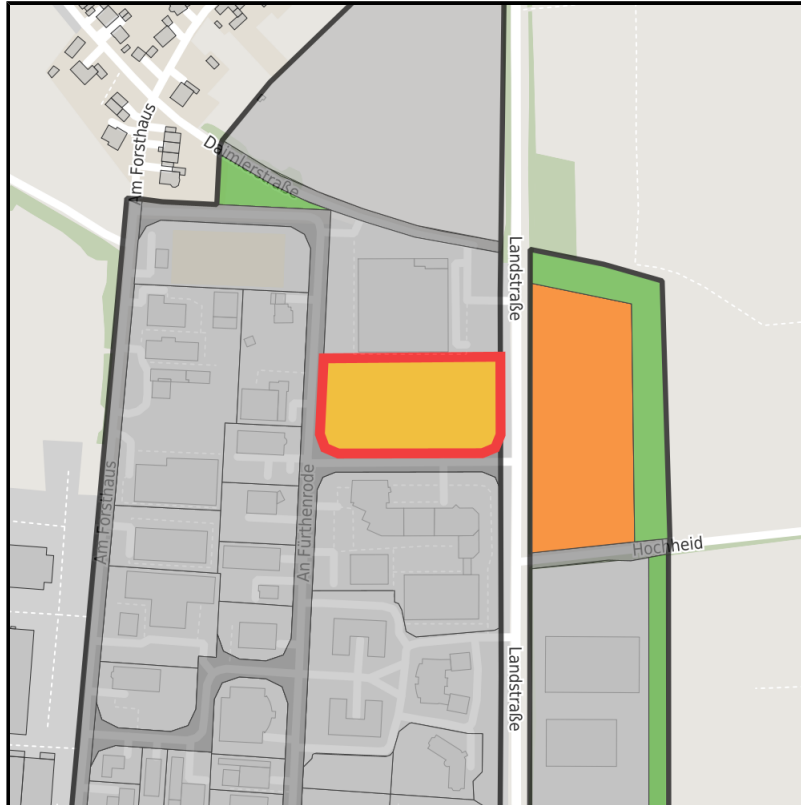

Gewerbegebiet Fürthenrode

Ort: Geilenkirchen

www.germansite.de

Regional overview

Municipal overview

Detail view

Parcel

Area size	7,750 m ²
Availability	Available area within medium term (2-5 years)
Area designation	Commercial zone
Divisible	No
24h operation	No

EXPOSÉ

Gewerbegebiet Fürthenrode

Ort: Geilenkirchen

Details on commercial zone

Fürthenrode commercial zone

The Fürthenrode commercial zone located 2.5 km to the north-east of the town center is fully developed. A few remaining spaces are still available. The commercial zone has a broad sector mix. The following sectors are to be found here: building installation, catering equipment, business concerns, software development and car dealership. The Fürthenrode commercial is the location of the Euro-Service-Center (ESC) for start-ups in Geilenkirchen which houses numerous innovative companies.