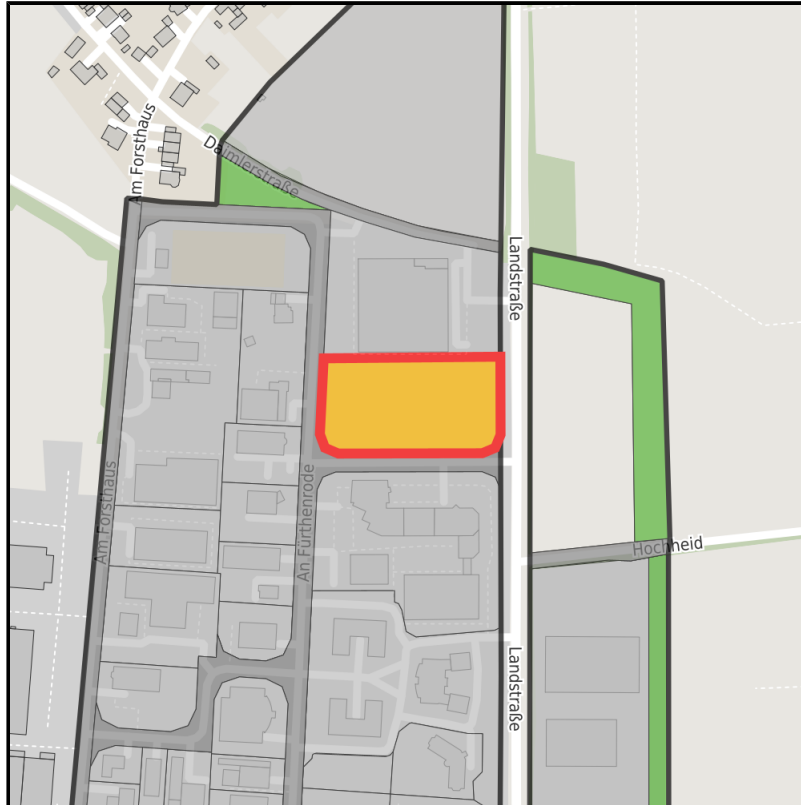

Gewerbegebiet Fürthenrode

Ort: Geilenkirchen

www.germansite.de

Regional overview

Municipal overview

Detail view

**Parcel**

Area size	7,750 m <sup>2</sup>
Availability	Available area within medium term (2-5 years)
Area designation	Commercial zone
Divisible	No
24h operation	No

### Details on commercial zone

Fürthenrode commercial zone

The Fürthenrode commercial zone located 2.5 km to the north-east of the town center is fully developed. A few remaining spaces are still available. The commercial zone has a broad sector mix. The following sectors are to be found here: building installation, catering equipment, business concerns, software development and car dealership. The Fürthenrode commercial is the location of the Euro-Service-Center (ESC) for start-ups in Geilenkirchen which houses numerous innovative companies.