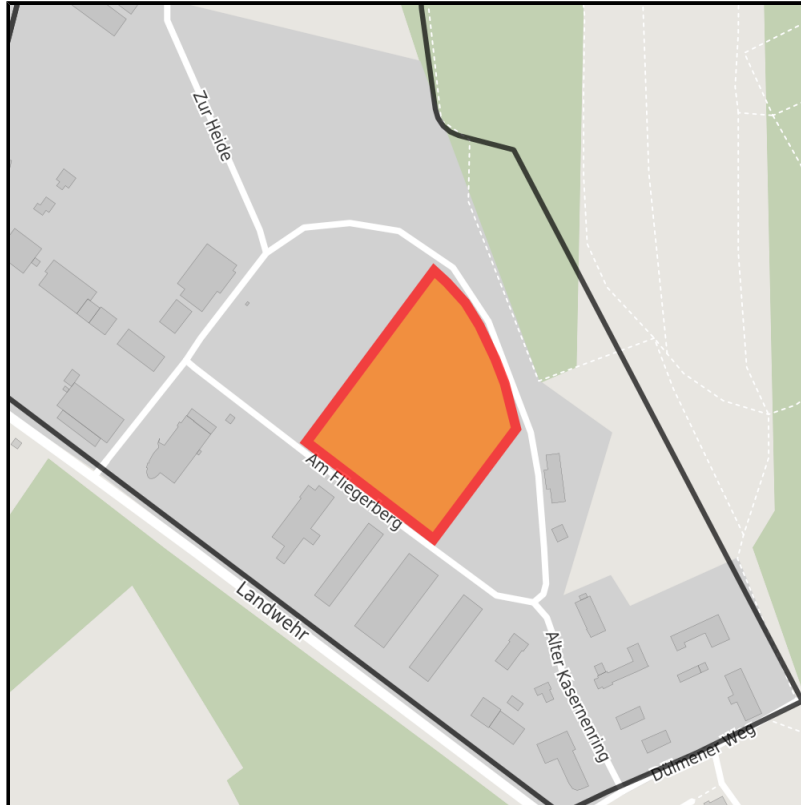

EXPOSÉ

Gewerbepark Hendrik-De-Wynen

Ort: Borken

www.germansite.de

Regional overview

Municipal overview

Detail view

Parcel

Area size	18,290 m ²
Availability	Available area within short term (< 2 years)
Area designation	Commercial zone
Divisible	No
24h operation	No

Details on commercial zone

Area type GE

Links

<https://muensterland.blis-online.eu>

EXPOSÉ

Gewerbepark Hendrik-De-Wynen

Ort: Borken

Transport infrastructure

Freeway	A 31	9 km
Freeway	A 3/E 35	25 km
Airport	Münster-Osnabrück	70 km
Port	Wesel, Enschede, Rheine, Duisburg	30 km
Rail freight	UTM Marl, Rheine, Duisburg	30 km