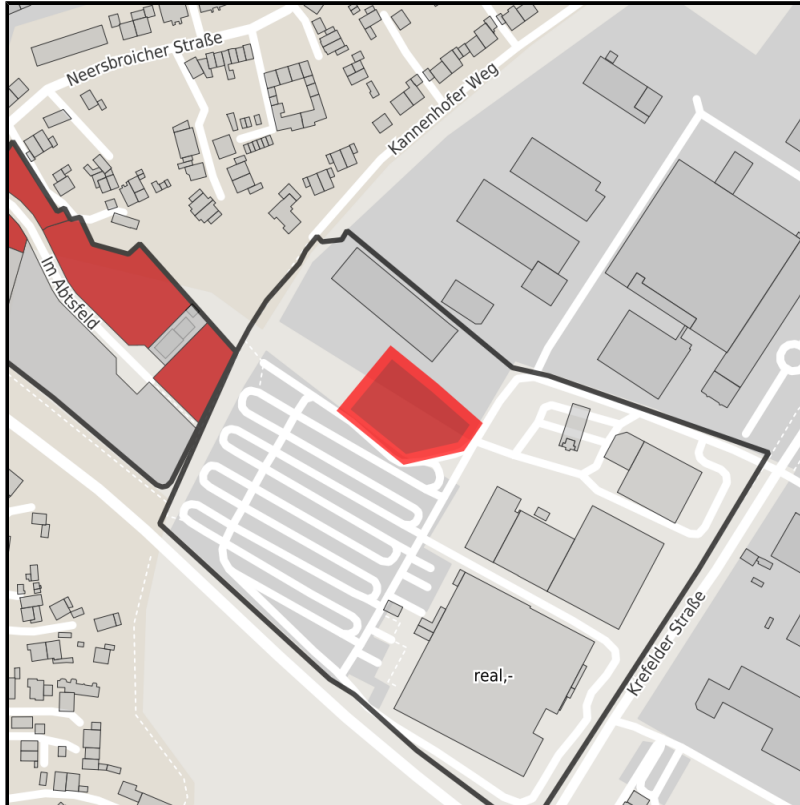

## EXPOSÉ

GE Krefelderstraße

Ort: Mönchengladbach

Regional overview

Municipal overview

Detail view

### Parcel

Area size	3,000 m <sup>2</sup>
Availability	Immediately available area
Divisible	No
24h operation	No