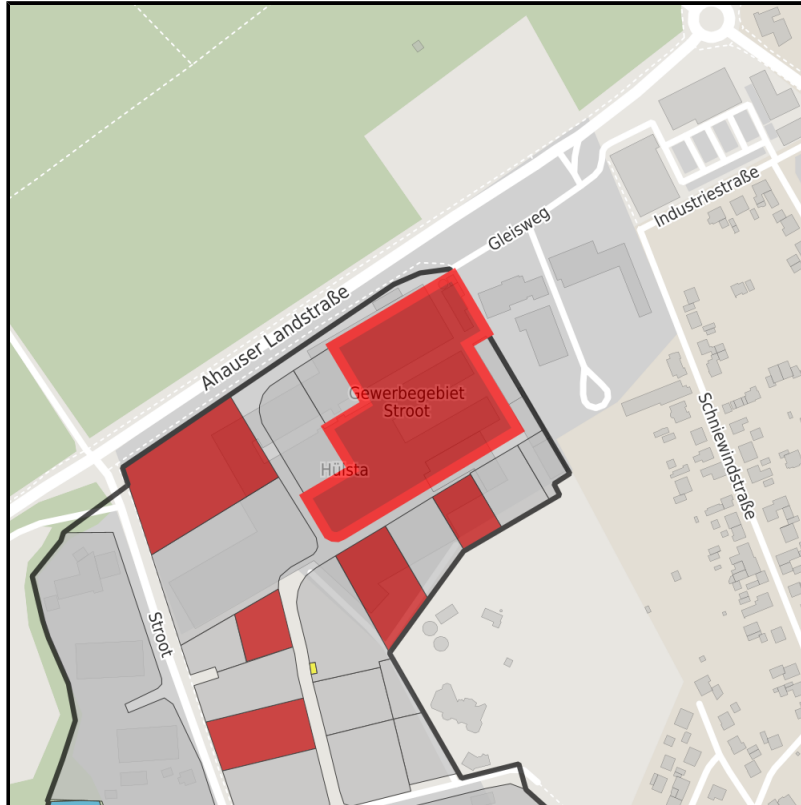

EXPOSÉ

Stroot

Ort: Heek

Regional overview

Municipal overview

Detail view

Parcel

Area size	16,600 m ²
Availability	Immediately available area
Area designation	Commercial zone
Divisible	No
24h operation	No

Details on commercial zone

Industrial tax multiplier	417.00 %
Area type	GE

Links

<https://muensterland.blis-online.eu>

EXPOSÉ

Stroot

Ort: Heek

Transport infrastructure