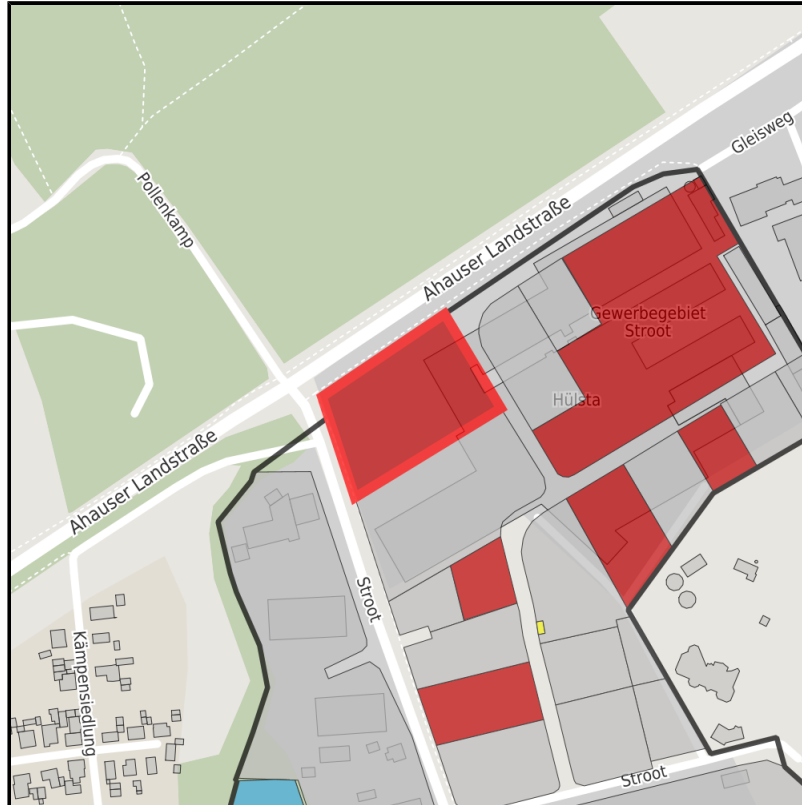

EXPOSÉ

Stroot

Ort: Heek

Regional overview

Municipal overview

Detail view

Parcel

Area size	7,800 m ²
Availability	Immediately available area
Area designation	Commercial zone
Divisible	No
24h operation	No

Details on commercial zone

Industrial tax multiplier	417.00 %
Area type	GE

Links

<https://muensterland.blis-online.eu>

EXPOSÉ

Stroot

Ort: Heek

Transport infrastructure