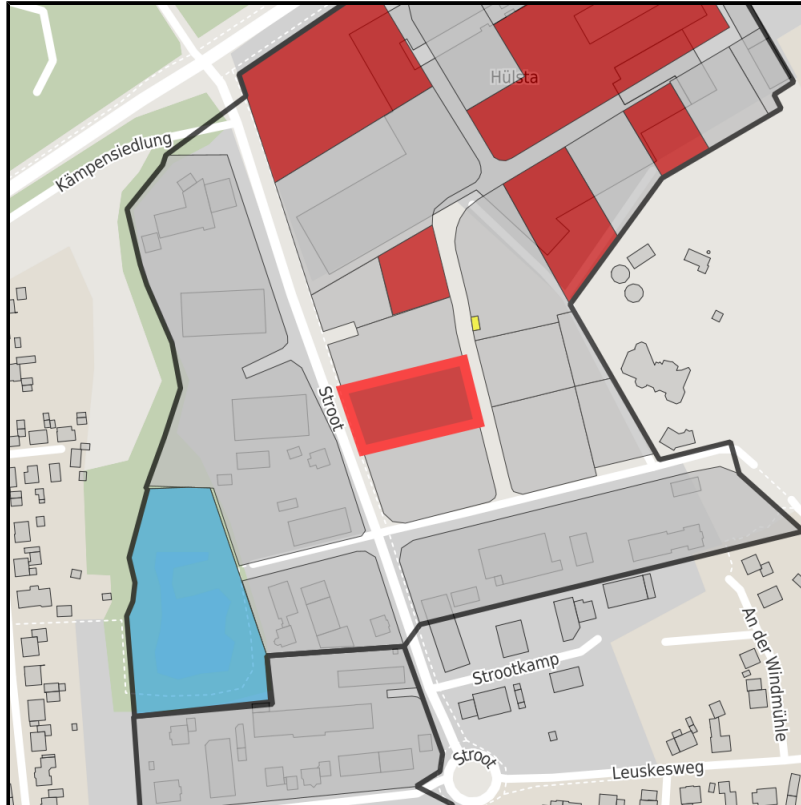

EXPOSÉ

Stroot

Ort: Heek

Regional overview

Municipal overview

Detail view

Parcel

Area size	2,965 m ²
Availability	Immediately available area
Area designation	Commercial zone
Divisible	No
24h operation	No

Details on commercial zone

Industrial tax multiplier	417.00 %
Area type	GE

Links

<https://muensterland.blis-online.eu>

EXPOSÉ

Stroot

Ort: Heek

Transport infrastructure