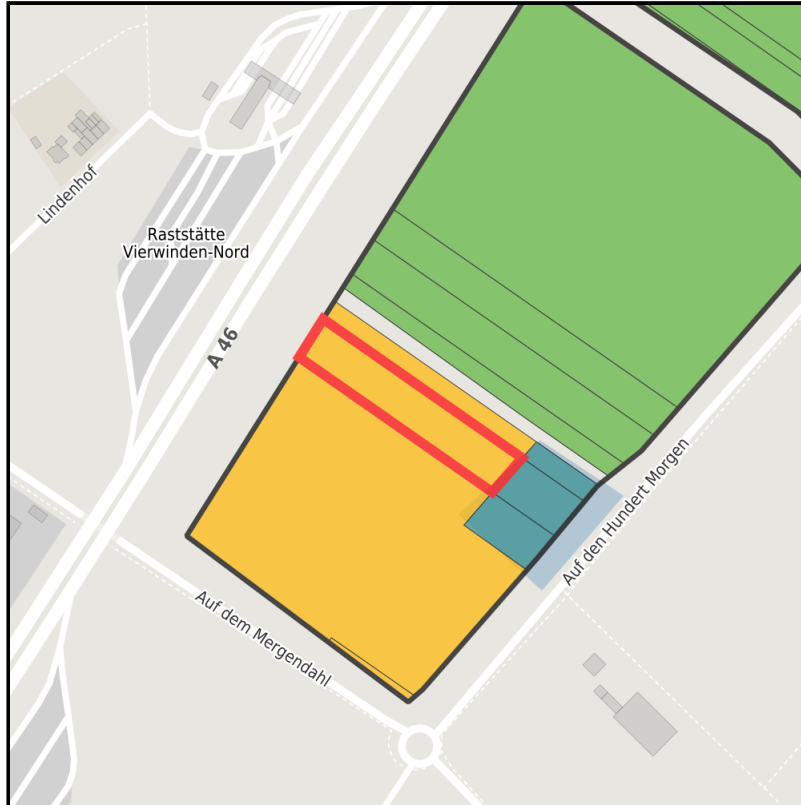

### Auf den Hundert Morgen

Ort: Grevenbroich

Regional overview

Municipal overview

Detail view

### Parcel

Area size	5,528 m <sup>2</sup>
Availability	Available area within medium term (2-5 years)
Divisible	No
24h operation	No