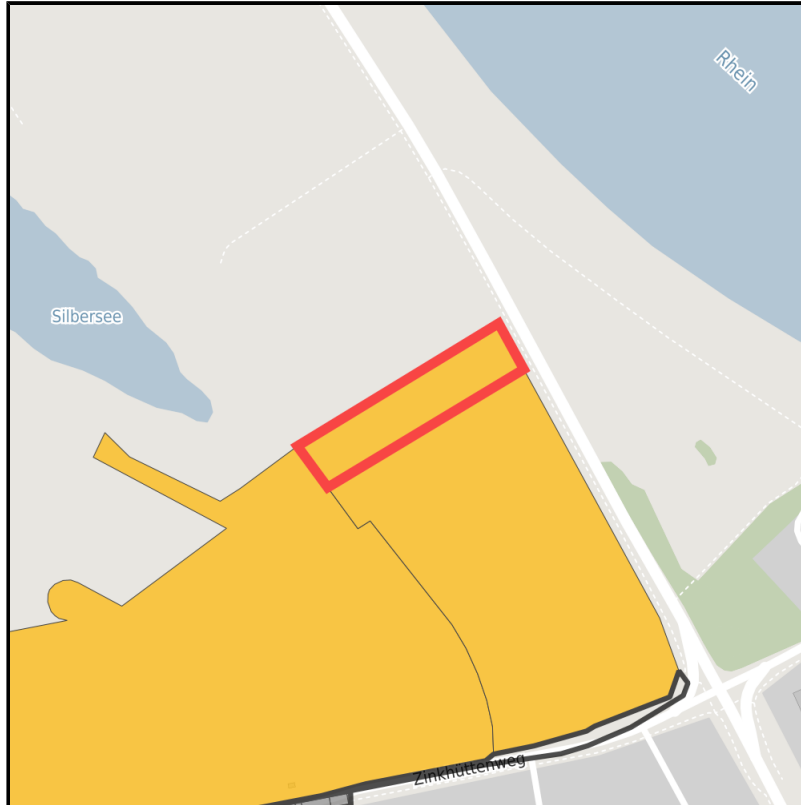

### Gewerbegebiet Am Zinkhüttenweg

Ort: Dormagen

[www.germansite.de](http://www.germansite.de)

Regional overview

Municipal overview

Detail view

### Parcel

Area size	6,297 m <sup>2</sup>
Availability	Available area within medium term (2-5 years)
Area designation	Commercial zone
Divisible	No
24h operation	No