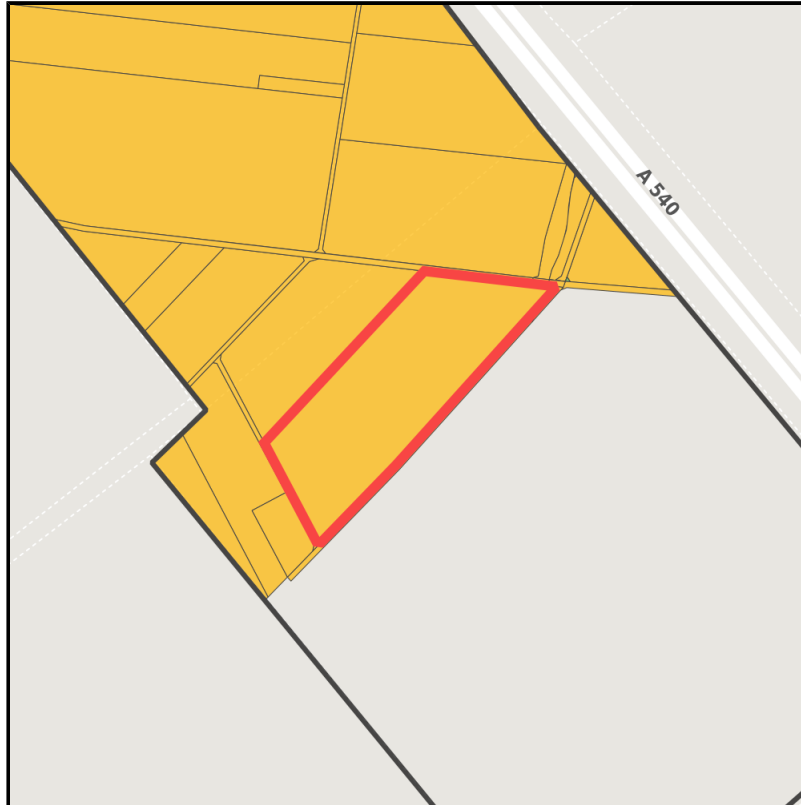

Detail view

Parcel

Area size	22,223 m²
Availability	Available area within medium term (2-5 years)
Divisible	No
24h operation	No