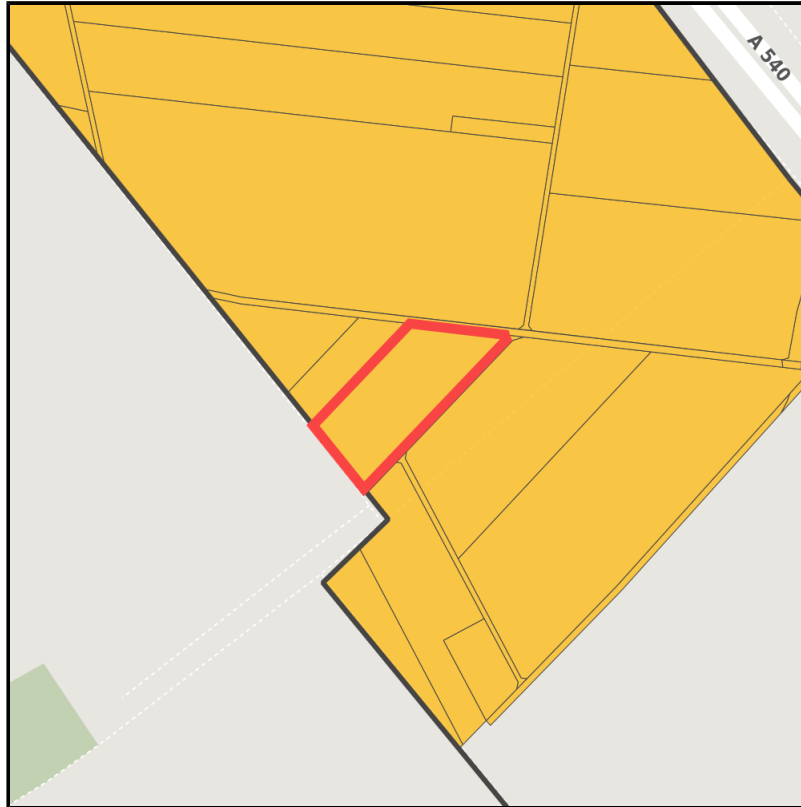

## Industriepark Elsbachtal

Ort: Jüchen

Regional overview

Municipal overview

Detail view

### Parcel

Area size	6,747 m <sup>2</sup>
Availability	Available area within medium term (2-5 years)
Divisible	No
24h operation	No