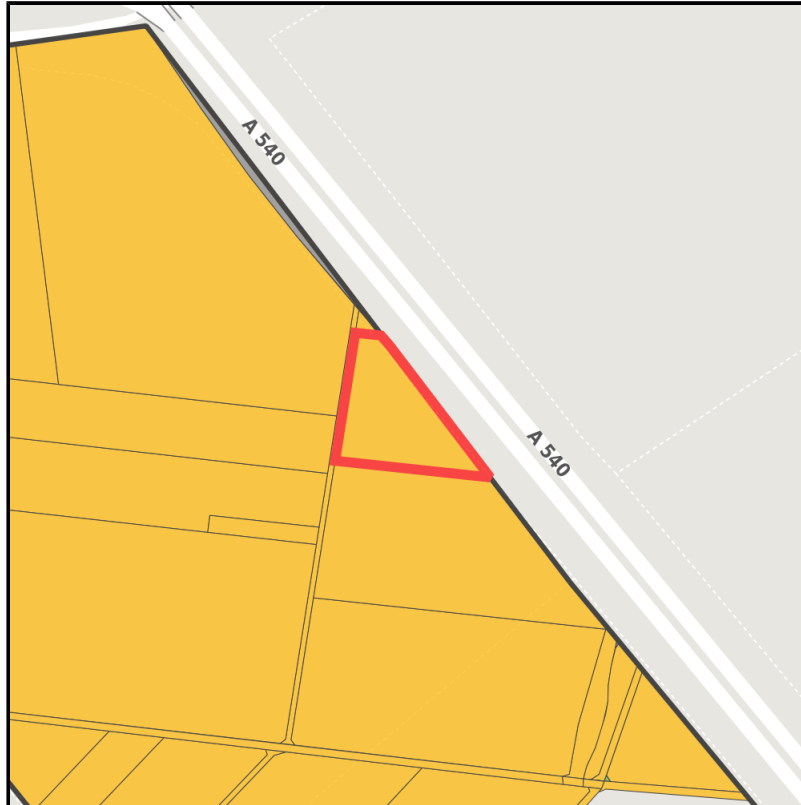

EXPOSÉ

Industriepark Elsbachtal

Ort: Jüchen

Regional overview

Municipal overview

Detail view

Parcel

| | |
|---------------|---|
| Area size | 4,891 m ² |
| Availability | Available area within medium term (2-5 years) |
| Divisible | No |
| 24h operation | No |

EXPOSÉ

Industriepark Elsbachtal

Ort: Jüchen

Details on commercial zone

Area type

GE

Links

<https://niederrhein.blis-online.eu>