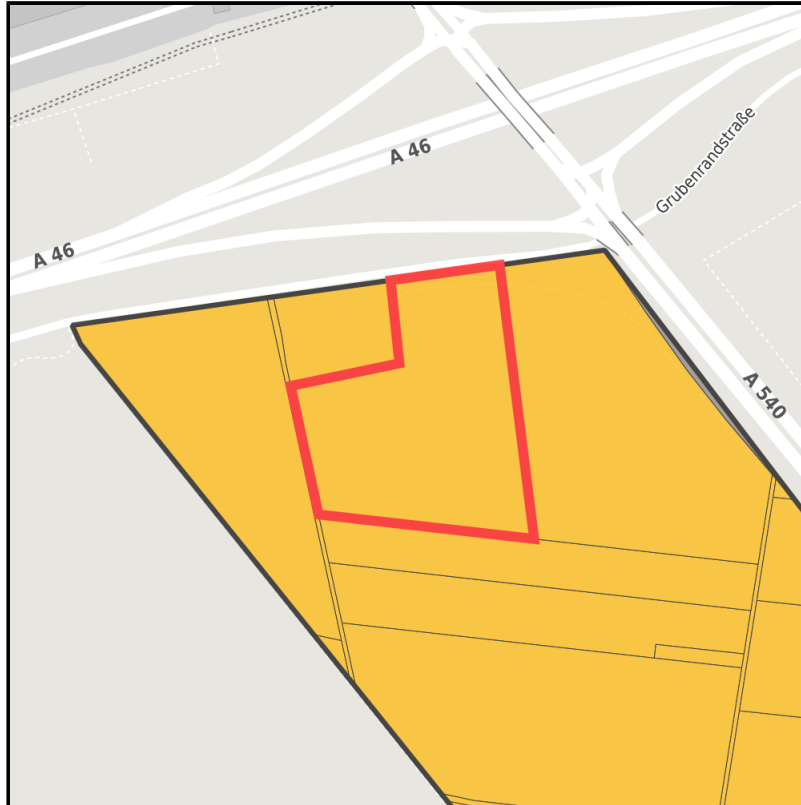

Detail view

Parcel

Area size	28,431 m²
Availability	Available area within medium term (2-5 years)
Divisible	No
24h operation	No