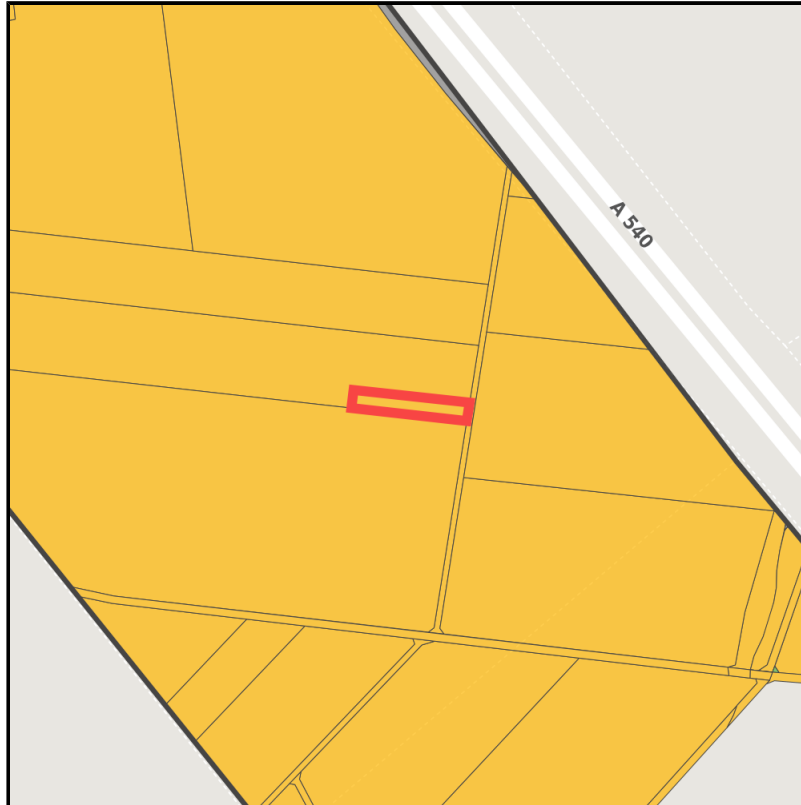

Detail view

Parcel

Area size	785 m²
Availability	Available area within medium term (2-5 years)
Divisible	No
24h operation	No