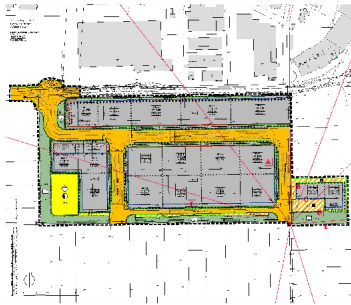

Ort: Kaarst

Parcel

Area size	115,000 m ²
Availability	Immediately available area
Area designation	Commercial zone
Divisible	Yes
24h operation	No
Description	Test
Specifics	Test

Bebauungsplan 99

Details on commercial zone