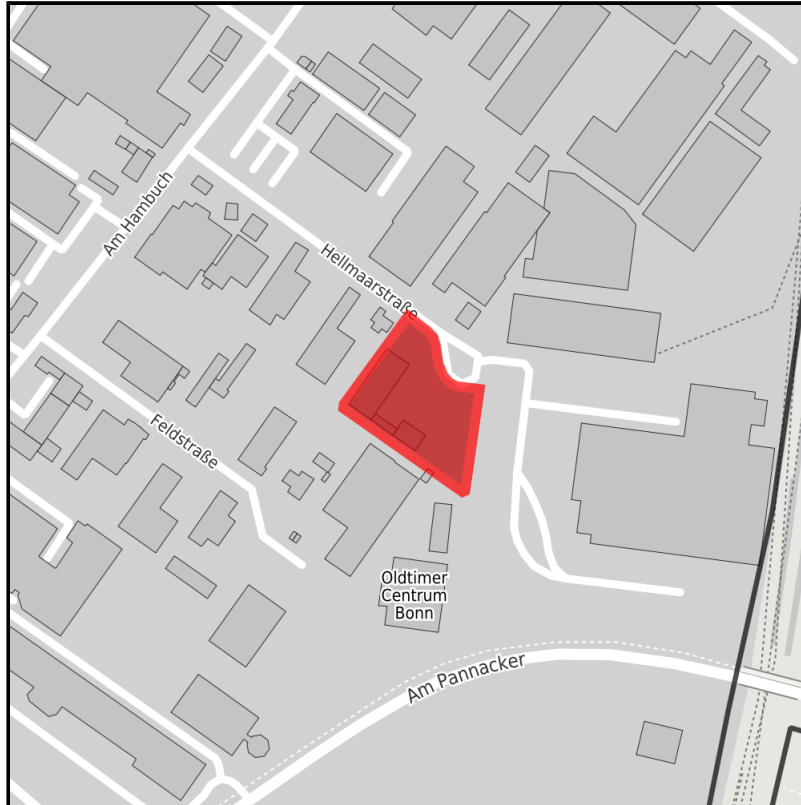

EXPOSÉ

Industriepark Kottenforst

Ort: Meckenheim

Regional overview

Municipal overview

Detail view

Parcel

Area size	5,400 m ²
Availability	Immediately available area
Divisible	No
24h operation	Yes

Details on commercial zone

Main companies	Fleischhof Rasting/ EDEKA Rhein-Ruhr, TeeGschwendner, Metallgießerei Schmitt, Dressler group, Rungis express,
Industrial tax multiplier	490.00 %
Area type	GI / GE