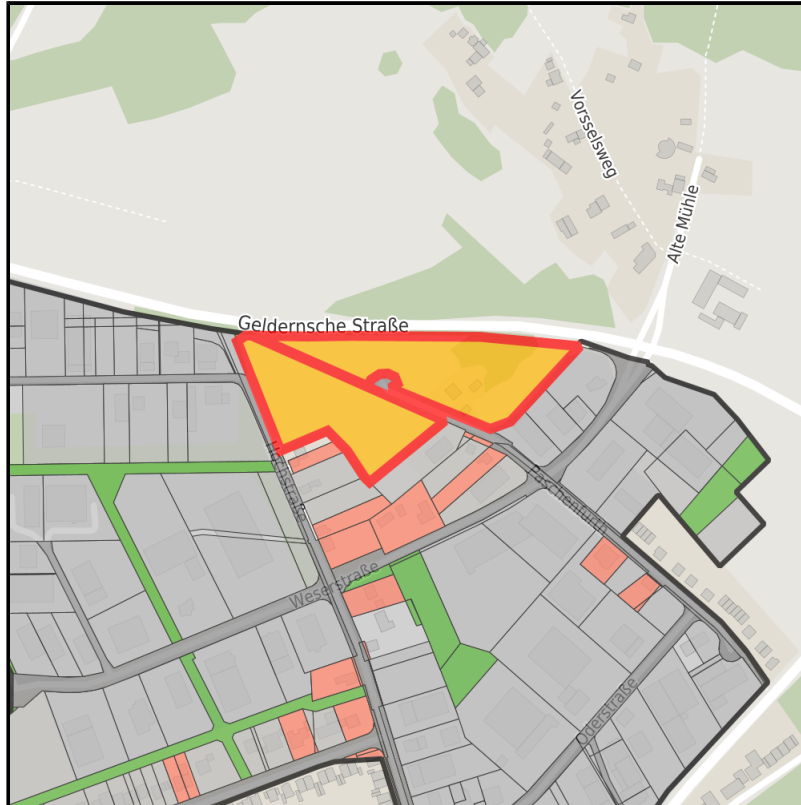

## Gewerbegebiet Neukirchen Nord

Ort: Neukirchen-Vluyn

[www.germansite.de](http://www.germansite.de)

Regional overview

Municipal overview

Detail view

### Parcel

Area size	23,555 m <sup>2</sup>
Availability	Available area within medium term (2-5 years)
Area designation	Commercial zone
Divisible	Yes
24h operation	No