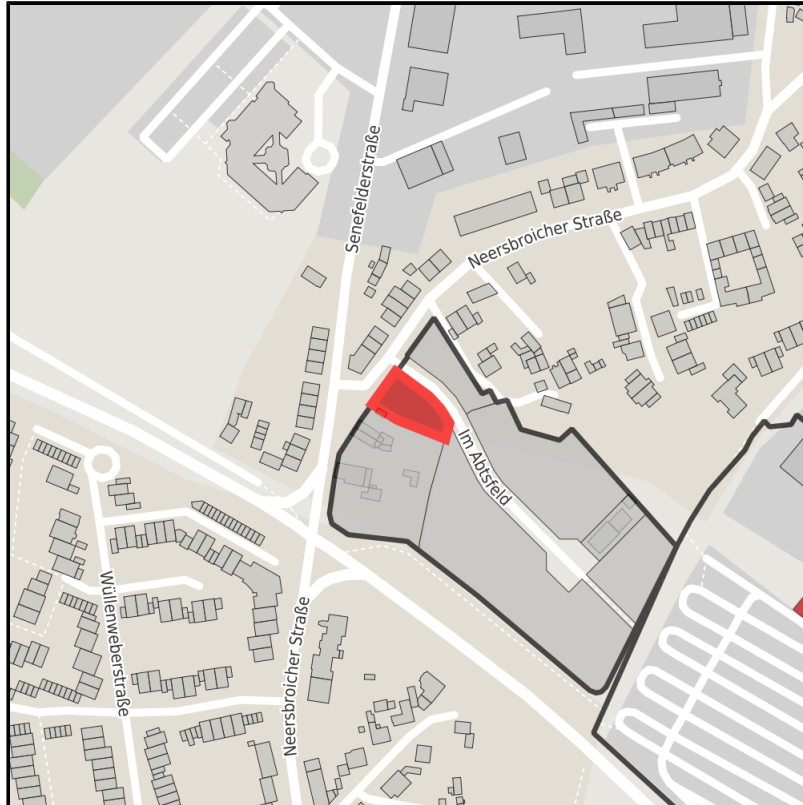

### MI Neersbroicher Straße

Ort: Mönchengladbach

Regional overview

Municipal overview

Detail view

## Parcel

Area size	822 m <sup>2</sup>
Availability	Immediately available area
Area designation	Mixed use area
Divisible	No
24h operation	No