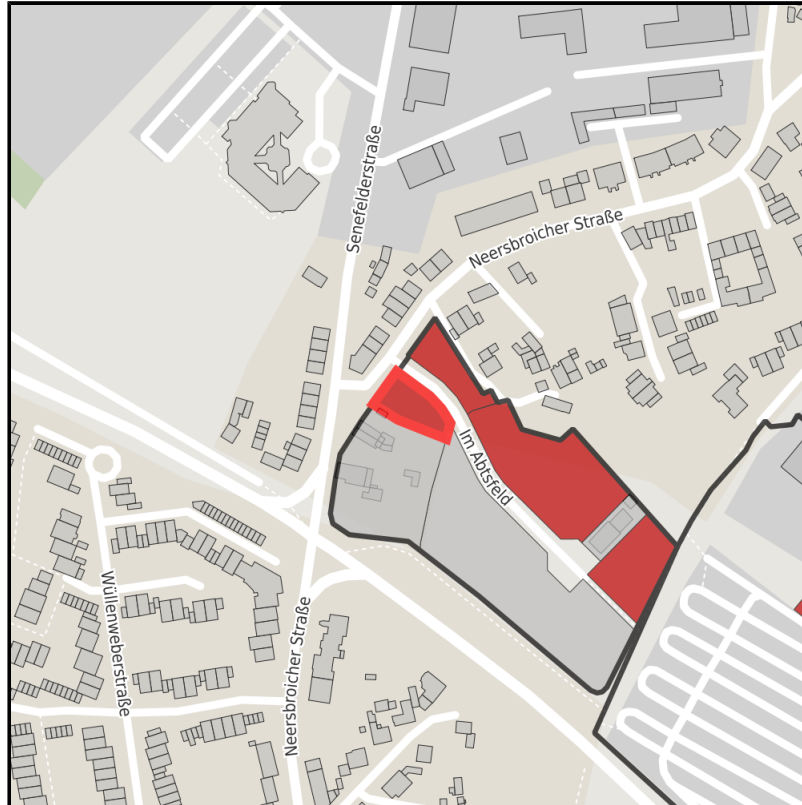

## EXPOSÉ

MI Neersbroicher Straße

Ort: Mönchengladbach

Regional overview

Municipal overview

Detail view

### Parcel

Area size	822 m <sup>2</sup>
Availability	Immediately available area
Area designation	Mixed use area
Divisible	No
24h operation	No