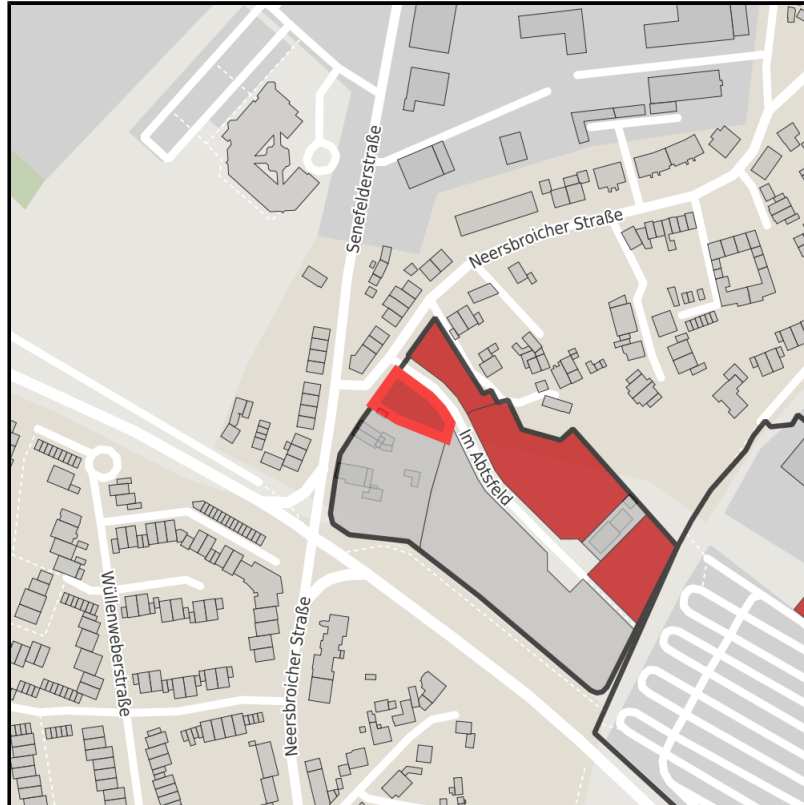

EXPOSÉ

MI Neersbroicher Straße

Ort: Mönchengladbach

Regional overview

Municipal overview

Detail view

Parcel

Area size	822 m ²
Availability	Immediately available area
Area designation	Mixed use area
Divisible	No
24h operation	No

Details on commercial zone

Area type MI

Links

<https://niederrhein.blis-online.eu>

EXPOSÉ

MI Neersbroicher Straße

Ort: Mönchengladbach

Transport infrastructure