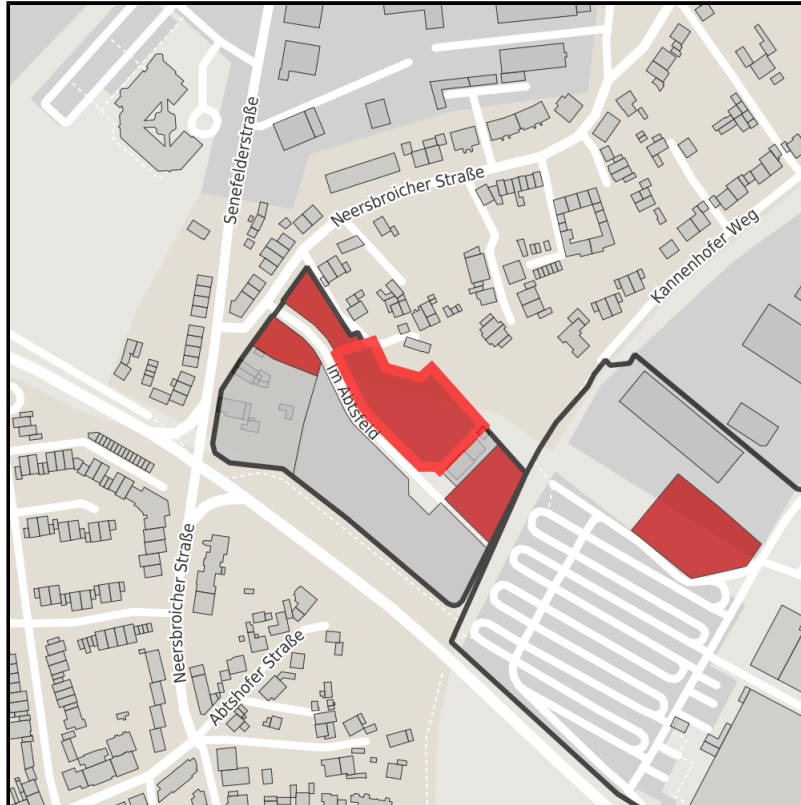

EXPOSÉ

MI Neersbroicher Straße

Ort: Mönchengladbach

Regional overview

Municipal overview

Detail view

Parcel

Area size	3,630 m ²
Availability	Immediately available area
Divisible	No
24h operation	No

Details on commercial zone

Area type MI

Links

<https://niederrhein.blis-online.eu>

EXPOSÉ

MI Neersbroicher Straße

Ort: Mönchengladbach

Transport infrastructure