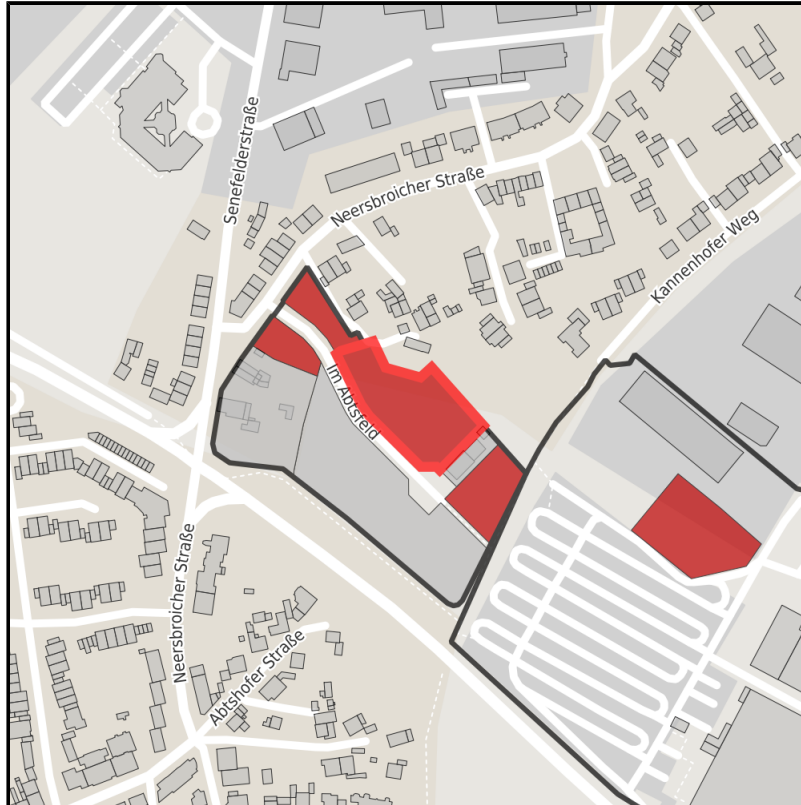

### MI Neersbroicher Straße

Ort: Mönchengladbach

Regional overview

Municipal overview

Detail view

### Parcel

Area size	3,630 m <sup>2</sup>
Availability	Immediately available area
Divisible	No
24h operation	No