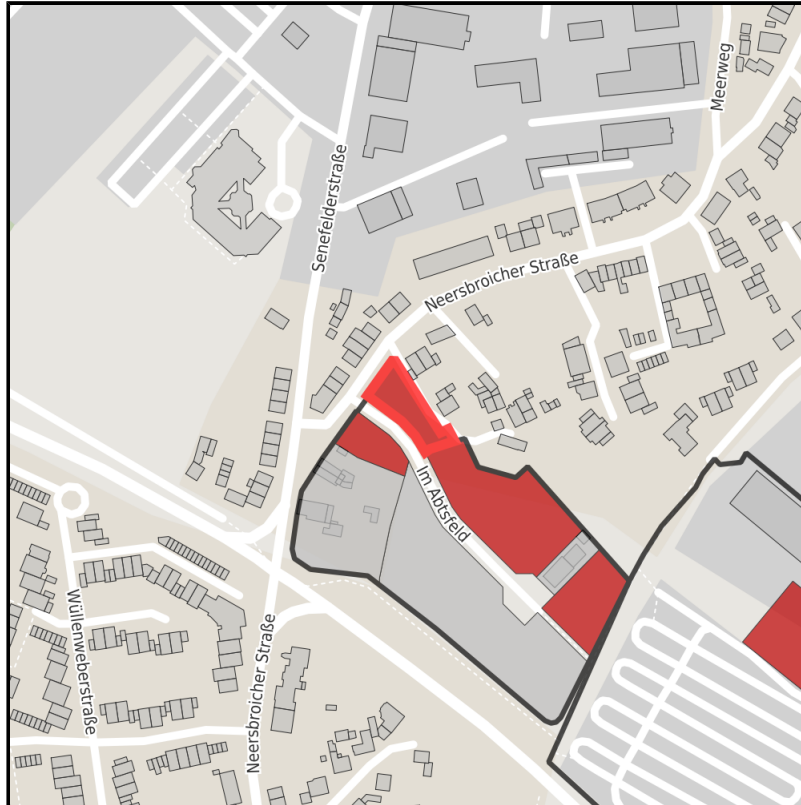

### MI Neersbroicher Straße

Ort: Mönchengladbach

Regional overview

Municipal overview

Detail view

## Parcel

Area size	969 m <sup>2</sup>
Availability	Immediately available area
Divisible	No
24h operation	No