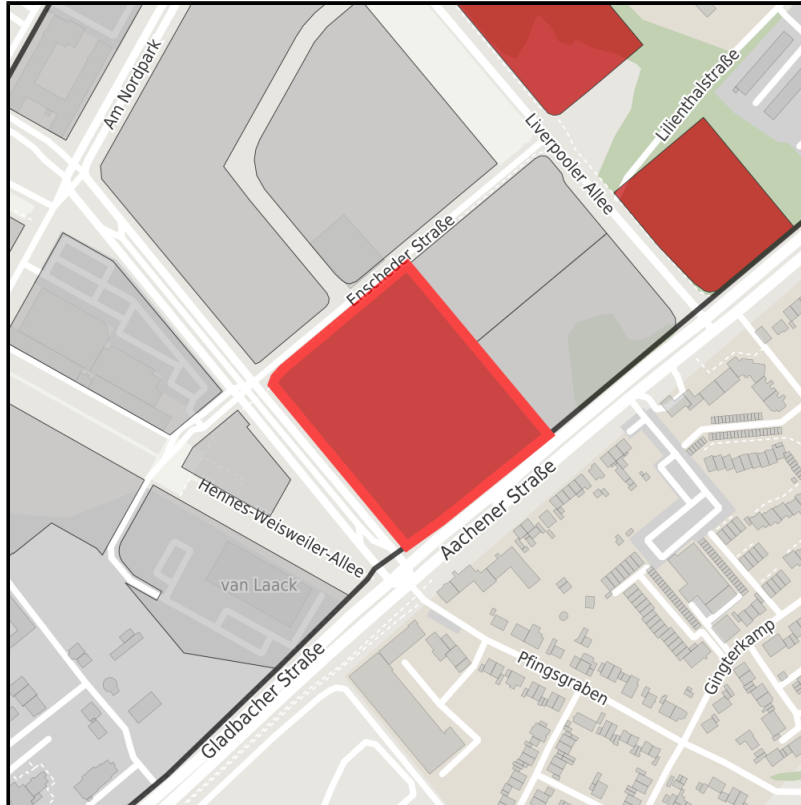

GE Nordpark Mönchengladbach

Ort: Mönchengladbach

www.germansite.de

Regional overview

Municipal overview

Detail view

Parcel

Area size	25,892 m ²
Availability	Immediately available area
Divisible	No
24h operation	No

Details on commercial zone

Area type	GE
-----------	----

Links

<https://niederrhein.blis-online.eu>

EXPOSÉ

GE Nordpark Mönchengladbach

Ort: Mönchengladbach

Transport infrastructure