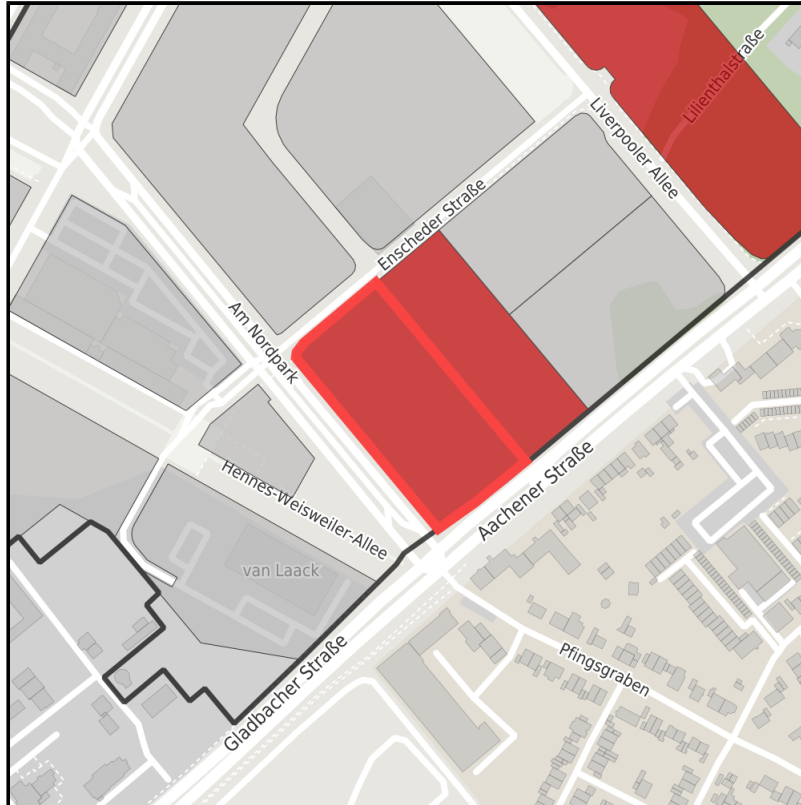

Detail view

Parcel

Area size	14,744 m²
Availability	Immediately available area
Divisible	No
24h operation	No

Details on commercial zone

Area type GE

Links

<https://niederrhein.blis-online.eu>