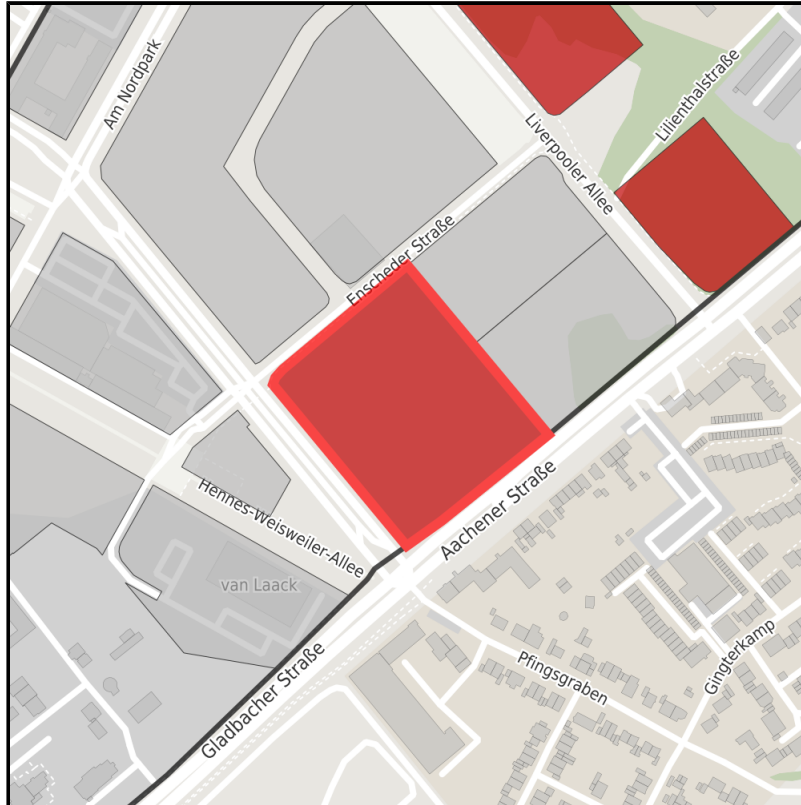

GE Nordpark Mönchengladbach

Ort: Mönchengladbach

www.germansite.de

Regional overview

Municipal overview

Detail view

**Parcel**

Area size	25,892 m <sup>2</sup>
Availability	Immediately available area
Divisible	No
24h operation	No

**Details on commercial zone**

Area type GE

**Links**

<https://niederrhein.blis-online.eu>