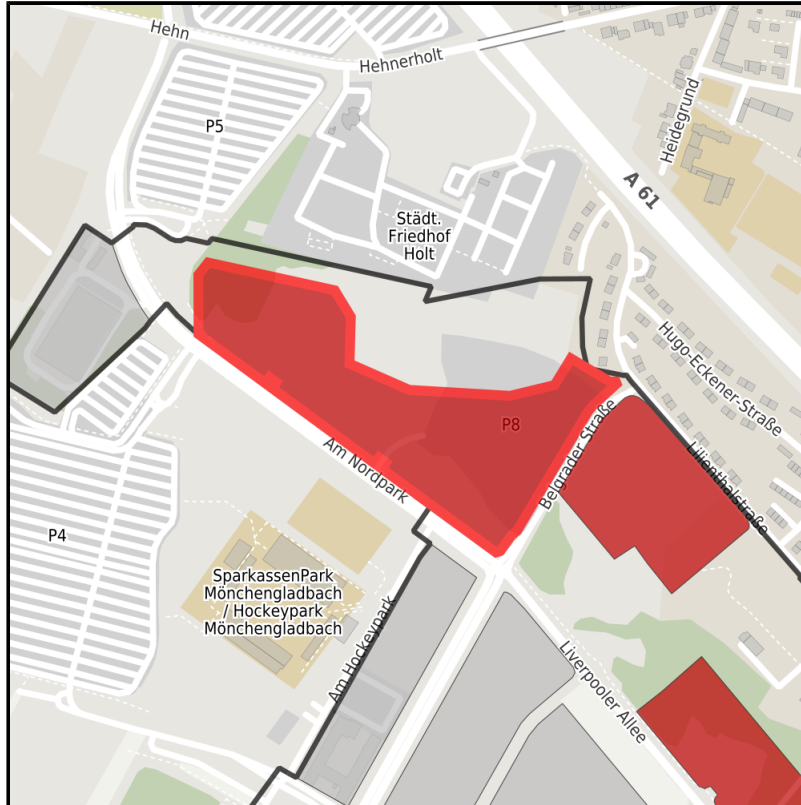

EXPOSÉ

GE Nordpark Mönchengladbach

Ort: Mönchengladbach

www.germansite.de

Regional overview

Municipal overview

Detail view

Parcel

Area size	53,552 m ²
Availability	Immediately available area
Divisible	No
24h operation	No

Details on commercial zone

Area type GE

Links

<https://niederrhein.blis-online.eu>

EXPOSÉ

GE Nordpark Mönchengladbach