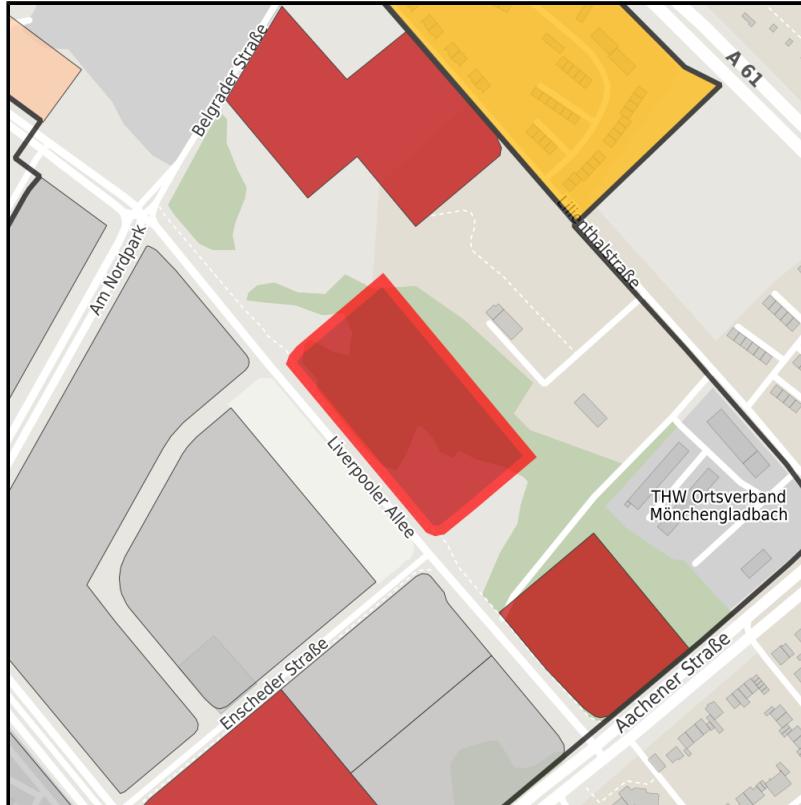

EXPOSÉ

GE Nordpark Mönchengladbach

Ort: Mönchengladbach

www.germansite.de

Regional overview

Municipal overview

Detail view

Parcel

Area size	16,696 m ²
Availability	Immediately available area
Divisible	Yes
24h operation	No

Details on commercial zone

Area type GE

Links

<https://niederrhein.blis-online.eu>

EXPOSÉ

GE Nordpark Mönchengladbach