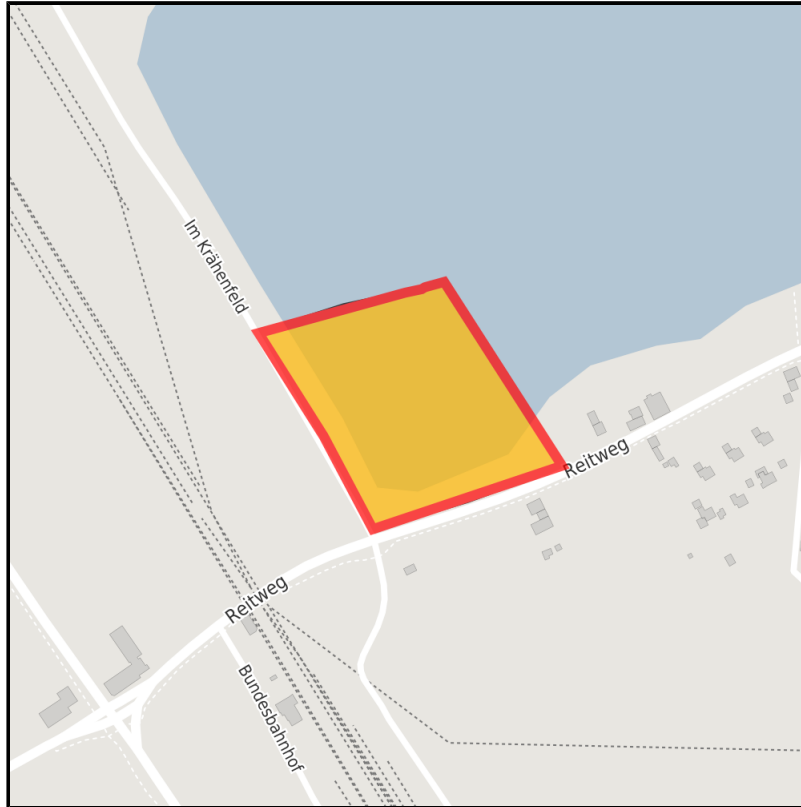

EXPOSÉ

KanuBeach

Ort: Rheinberg

Regional overview

Municipal overview

Detail view

Parcel

Area size	29,000 m ²
Availability	Available area within medium term (2-5 years)
Divisible	No
24h operation	No

EXPOSÉ

KanuBeach

Ort: Rheinberg

Details on commercial zone

Industrial tax multiplier	490.00 %
Area type	GE

Links

<https://niederrhein.blis-online.eu>

Bildnachweis: Geoportal Ruhr

Rheinberg Logo.jpg

Transport infrastructure

Freeway	A 40	1 km
Airport	Düsseldorf Flughafen	40 km

EXPOSÉ

KanuBeach

Ort: Rheinberg

Contact person

Thomas Bajorat