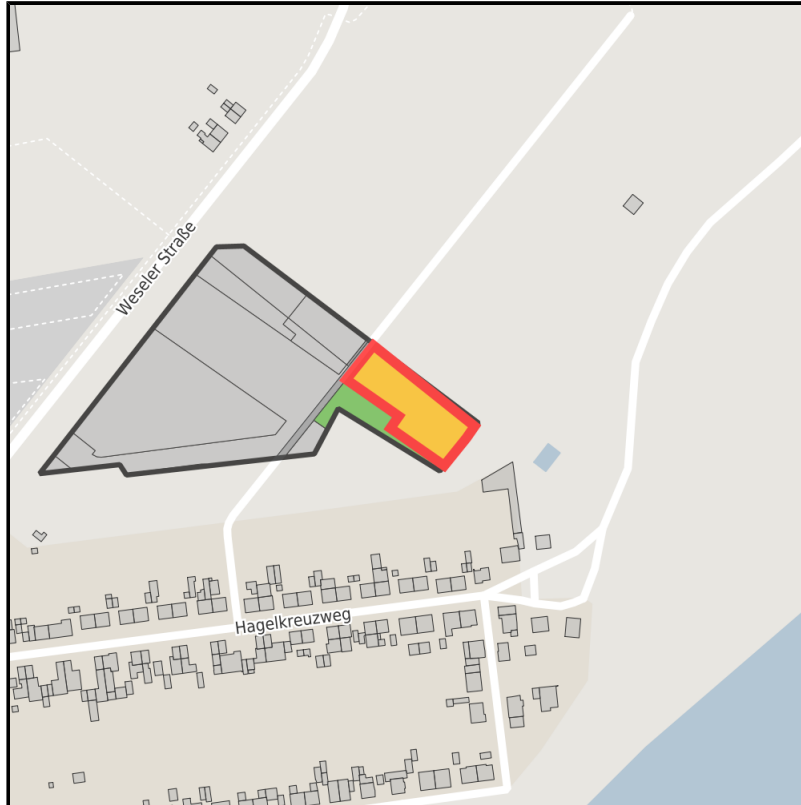

EXPOSÉ

Gewerbegebiet Büderich

Ort: Wesel

Regional overview

Municipal overview

Detail view

Parcel

| | |
|------------------|---|
| Area size | 2,304 m ² |
| Availability | Available area within medium term (2-5 years) |
| Area designation | Commercial zone |
| Divisible | No |
| 24h operation | No |

Bildnachweis: Geoportal Ruhr

EXPOSÉ

Gewerbegebiet Büderich

Ort: Wesel

Details on commercial zone

| | |
|---------------------------|--------------------------|
| Main companies | MTW Endoskopie W.Haag KG |
| Industrial tax multiplier | 448.00 % |
| Area type | GE |