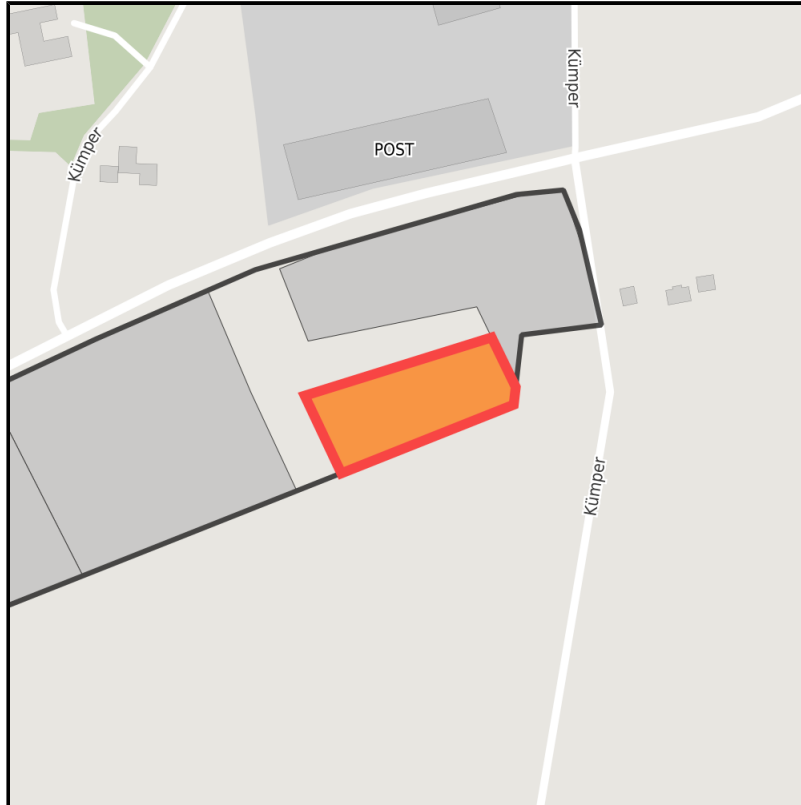

EXPOSÉ

Altenberge Süd

Ort: Altenberge

Regional overview

Municipal overview

Detail view

Parcel

Area size	7,500 m ²
Price	85.00 €/m ²
Availability	Available area within short term (< 2 years)
Divisible	No
24h operation	No

Details on commercial zone

Area type GE

Links

<https://muensterland.blis-online.eu>

EXPOSÉ

Altenberge Süd

Ort: Altenberge

Transport infrastructure