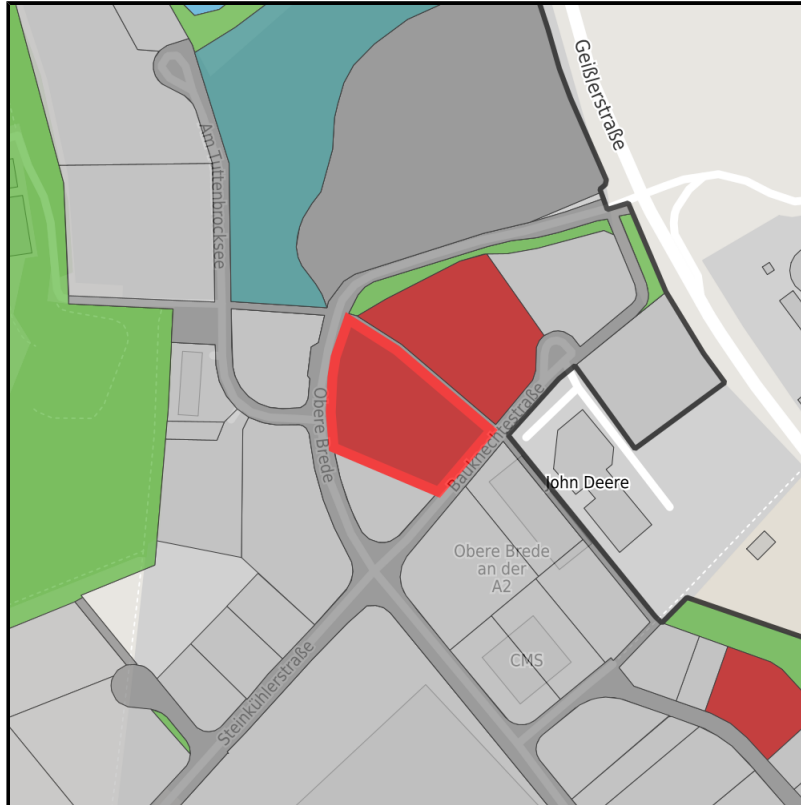

EXPOSÉ

Gewerbegebiet Obere Brede an der A2

Ort: Beckum

www.germansite.de

Regional overview

Municipal overview

Detail view

Parcel

Area size	6,500 m ²
Availability	Immediately available area
Divisible	No
24h operation	No

Gewerbegebiet Obere Brede an der A2**Ort: Beckum**

www.germansite.de

Details on commercial zone

Business park Obere Brede at the A2

In the north, the Tuttenbrock Lake forms the basic framework for the development of a high-quality leisure area. It is a former quarry that has been recultivated and is used as a popular bathing lake. Commercial enterprises find a high-quality location with a very special environment here. A lunch break at the lake, the end of the day at the beach, in the fitness center or in the yoga studio - all this is possible in this area. Nearest university location: University of Applied Sciences 3 km, University of Münster 40 km.

Area type GE / GI

Specifics The site is located in the immediate vicinity of the A2 freeway Beckum exit.

Links<https://muensterland.blis-online.eu>**Transport infrastructure**

Freeway	A 2	1 km
Airport	Dortmund	30 km
Airport	Münster / Osnabrück	55 km
Port	Hamm	20 km
Rail freight	Hamm	15 km