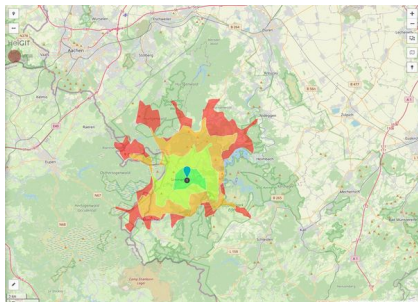

EXPOSÉ

Gewerbegebiet Simmerath - Erweiterung

Ort: Simmerath

Details on commercial zone

Business park Simmerath - Expansion

The increasing demand for further commercial spaces at the Simmerath location is being met by the designation of an extension area of approx. 13 ha. The current Simmerath industrial estate has existed since 1977 on an area of approx. 30 hectares. Approximately 120 companies have settled in the Simmerath industrial estate, whereby the commercial use is predominantly characterised by trade. Approximately 950 jobs are provided.

| | |
|---------------------------|----------|
| Industrial tax multiplier | 420.00 % |
| Area type | GE |

Links

<https://www.gistra.de>

Erreichbarkeit in 20 Minuten: 38.500
Einwohner

Transport infrastructure

EXPOSÉ

Gewerbegebiet Simmerath - Erweiterung

Ort: Simmerath

Information about Simmerath

Simmerath represents an ambitious and modern community with 15,000 inhabitants.

Located in the southern part of the Aachen region Simmerath is an interesting investment opportunity with excellent connection to the Netherlands, Belgium, Aachen and Cologne.