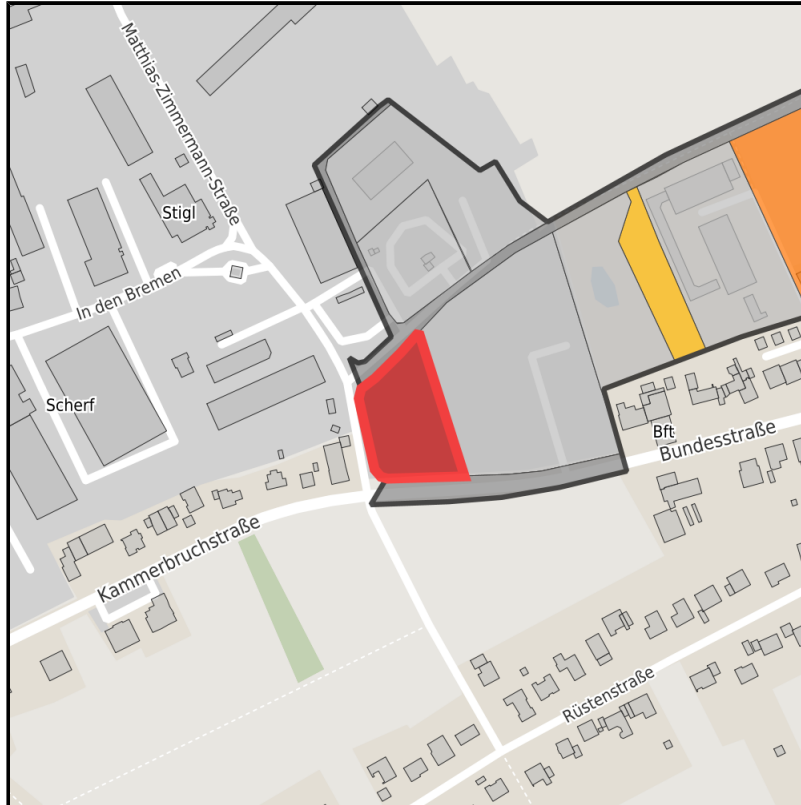

EXPOSÉ

Gewerbegebiet Simmerath - Erweiterung

Ort: Simmerath

www.germansite.de

Regional overview

Municipal overview

Detail view

Parcel

| | |
|------------------|----------------------------|
| Area size | 3,827 m ² |
| Availability | Immediately available area |
| Area designation | Commercial zone |
| Divisible | No |
| 24h operation | No |

EXPOSÉ

Gewerbegebiet Simmerath - Erweiterung

Ort: Simmerath

Details on commercial zone

Business park Simmerath - Expansion

The increasing demand for further commercial spaces at the Simmerath location is being met by the designation of an extension area of approx. 13 ha. The current Simmerath industrial estate has existed since 1977 on an area of approx. 30 hectares. Approximately 120 companies have settled in the Simmerath industrial estate, whereby the commercial use is predominantly characterised by trade. Approximately 950 jobs are provided.