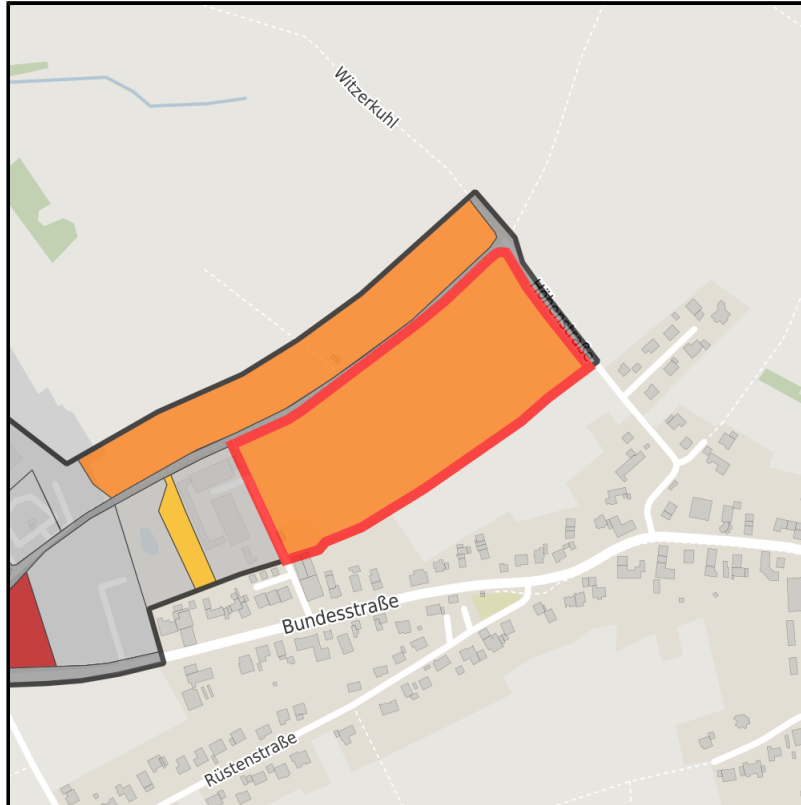

EXPOSÉ

Gewerbegebiet Simmerath - Erweiterung

Ort: Simmerath

www.germansite.de

Regional overview

Municipal overview

Detail view

Parcel

Area size	43,590 m ²
Availability	Available area within short term (< 2 years)
Area designation	Commercial zone
Divisible	Yes
24h operation	No

EXPOSÉ

Gewerbegebiet Simmerath - Erweiterung

Ort: Simmerath

Details on commercial zone

Business park Simmerath - Expansion

The increasing demand for further commercial spaces at the Simmerath location is being met by the designation of an extension area of approx. 13 ha. The current Simmerath industrial estate has existed since 1977 on an area of approx. 30 hectares. Approximately 120 companies have settled in the Simmerath industrial estate, whereby the commercial use is predominantly characterised by trade. Approximately 950 jobs are provided.

Industrial tax multiplier	420.00 %
Area type	GE

Links

<https://www.gistra.de>

Erreichbarkeit in 20 Minuten: 38.500
Einwohner

Transport infrastructure

Freeway	A44	23.6 km
Airport	Maastricht Aachen	75.4 km
Airport	Liège (B)	79.9 km
Port	Liège (B)	65.7 km
Port	Am Godorfer Köln	67.5 km