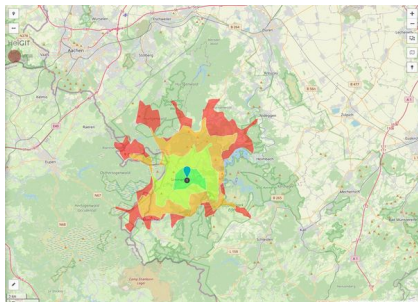

### Gewerbegebiet Simmerath - Erweiterung

Ort: Simmerath

### Details on commercial zone

Business park Simmerath - Expansion

The increasing demand for further commercial spaces at the Simmerath location is being met by the designation of an extension area of approx. 13 ha. The current Simmerath industrial estate has existed since 1977 on an area of approx. 30 hectares. Approximately 120 companies have settled in the Simmerath industrial estate, whereby the commercial use is predominantly characterised by trade. Approximately 950 jobs are provided.

### Links

<https://www.gistra.de>

Erreichbarkeit in 20 Minuten: 38.500  
Einwohner